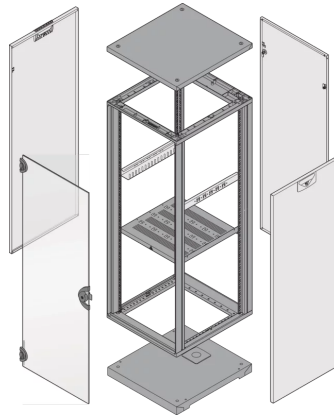

28230-183 NOVASTAR CABINET FRAME, UNIVERSAL HEAVY-DUTY, 43 U 553W 800D

KEY FEATURES

Novastar Frame, Universal Heavy-Duty

Aluminium profile, RAL 7021, including grounding

Static load-carrying capacity 400 kg

PRODUCT ATTRIBUTES

Product Type: Cabinet/Rack Frame

Product Family: Novastar

Type: Universal

Material: Aluminum

Frame Material: Aluminum

Color: Black Grey

Color Code: RAL 7021

Rack Height: 43 U

Height: 1967 mm

Width: 553 mm

Depth: 800 mm

Static Load: 400 kg

ADDITIONAL PRODUCT DETAILS

Aesthetic aluminum extruded frame with 400 kg static load capacity. 19" upright built into the frame.