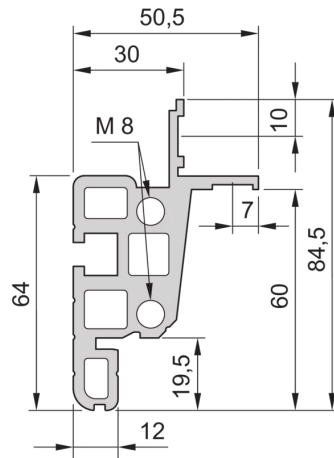

28230-183 NOVASTAR CABINET FRAME, UNIVERSAL HEAVY-DUTY, 43 U 553W 800D

KEY FEATURES

Novastar Frame, Universal Heavy-Duty

Aluminium profile, RAL 7021, including grounding

Static load-carrying capacity 400 kg

Rack Height: 43 U

Height: 1967 mm

Width: 553 mm

Depth: 800 mm

Static Load: 400 kg

ADDITIONAL PRODUCT DETAILS

Aesthetic aluminum extruded frame with 400 kg static load capacity. 19" upright built into the frame.