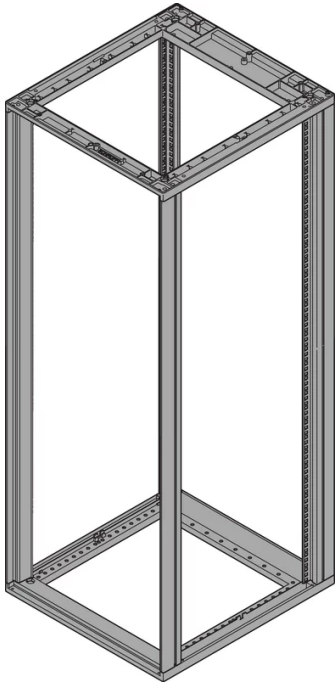

28230-183 NOVASTAR CABINET FRAME, UNIVERSAL HEAVY-DUTY, 43 U 553W 800D

KEY FEATURES

Novastar Frame, Universal Heavy-Duty

Aluminium profile, RAL 7021, including grounding

Static load-carrying capacity 400 kg

Rack Height: 43 U

Height: 1967 mm

Width: 553 mm

Depth: 800 mm

Static Load: 400 kg

ADDITIONAL PRODUCT DETAILS

Aesthetic aluminum extruded frame with 400 kg static load capacity. 19" upright built into the frame.