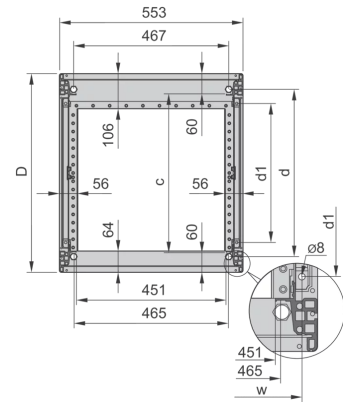

28230-183 NOVASTAR CABINET FRAME, UNIVERSAL HEAVY-DUTY, 43 U 553W 800D

KEY FEATURES

Novastar Frame, Universal Heavy-Duty

Aluminium profile, RAL 7021, including grounding

Static load-carrying capacity 400 kg

Rack Height: 43 U

Height: 1967 mm

Width: 553 mm

Depth: 800 mm

Static Load: 400 kg

ADDITIONAL PRODUCT DETAILS

Aesthetic aluminum extruded frame with 400 kg static load capacity. 19" upright built into the frame.