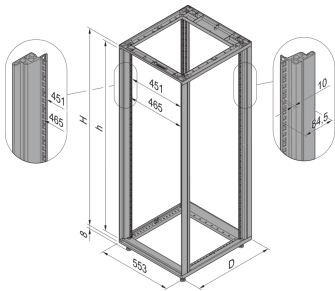

28230-183 NOVASTAR CABINET FRAME, UNIVERSAL HEAVY-DUTY, 43 U 553W 800D

KEY FEATURES

Novastar Frame, Universal Heavy-Duty

Aluminium profile, RAL 7021, including grounding

Static load-carrying capacity 400 kg

Rack Height: 43 U

Height: 1967 mm

Width: 553 mm

Depth: 800 mm

Static Load: 400 kg

ADDITIONAL PRODUCT DETAILS

Aesthetic aluminum extruded frame with 400 kg static load capacity. 19" upright built into the frame.