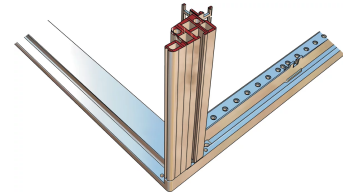

28230-183 NOVASTAR CABINET FRAME, UNIVERSAL HEAVY-DUTY, 43 U 553W 800D

KEY FEATURES

Novastar Frame, Universal Heavy-Duty

Aluminium profile, RAL 7021, including grounding

Static load-carrying capacity 400 kg

PRODUCT ATTRIBUTES

Product Type: Cabinet/Rack Frame

Product Family: Novastar

Type: Universal

Material: Aluminum

Frame Material: Aluminum

Color: Black Grey

Color Code: RAL 7021

Rack Height: 43 U

Height: 1967 mm

Width: 553 mm

Depth: 800 mm

Static Load: 400 kg

ADDITIONAL PRODUCT DETAILS

Aesthetic aluminum extruded frame with 400 kg static load capacity. 19" upright built into the frame.