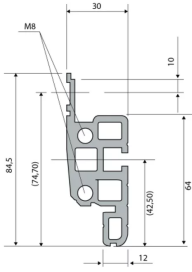

28230-183 NOVASTAR CABINET FRAME, UNIVERSAL HEAVY-DUTY, 43 U 553W 800D

KEY FEATURES

Novastar Frame, Universal Heavy-Duty

Aluminium profile, RAL 7021, including grounding

Static load-carrying capacity 400 kg

Rack Height: 43 U

Height: 1967 mm

Width: 553 mm

Depth: 800 mm

Static Load: 400 kg

ADDITIONAL PRODUCT DETAILS

Aesthetic aluminum extruded frame with 400 kg static load capacity. 19" upright built into the frame.