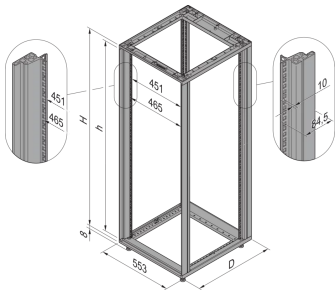

28230-173 NOVASTAR CABINET FRAME, UNIVERSAL HEAVY-DUTY, 34 U 553W 800D

KEY FEATURES

Novastar Frame, Universal Heavy-Duty

Aluminium profile, RAL 7021, including grounding

Static load-carrying capacity 400 kg

Rack Height: 34 U

Height: 1567 mm

Width: 553 mm

Depth: 800 mm

Static Load: 400 kg

ADDITIONAL PRODUCT DETAILS

Aesthetic aluminum extruded frame with 400 kg static load capacity. 19" upright built into the frame.