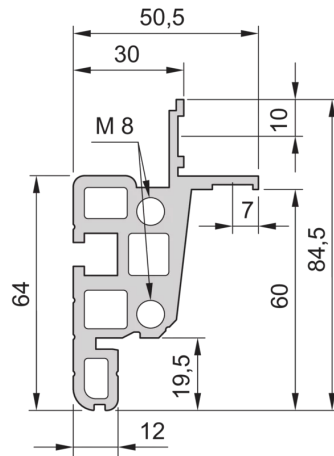

28230-173 NOVASTAR CABINET FRAME, UNIVERSAL HEAVY-DUTY, 34 U 553W 800D

KEY FEATURES

Novastar Frame, Universal Heavy-Duty

Aluminium profile, RAL 7021, including grounding

Static load-carrying capacity 400 kg

Rack Height: 34 U

Height: 1567 mm

Width: 553 mm

Depth: 800 mm

Static Load: 400 kg

ADDITIONAL PRODUCT DETAILS

Aesthetic aluminum extruded frame with 400 kg static load capacity. 19" upright built into the frame.