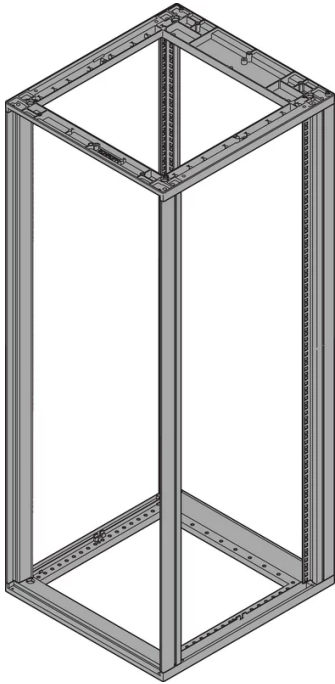

28230-173 NOVASTAR CABINET FRAME, UNIVERSAL HEAVY-DUTY, 34 U 553W 800D

KEY FEATURES

Novastar Frame, Universal Heavy-Duty

Aluminium profile, RAL 7021, including grounding

Static load-carrying capacity 400 kg

Rack Height: 34 U

Height: 1567 mm

Width: 553 mm

Depth: 800 mm

Static Load: 400 kg

ADDITIONAL PRODUCT DETAILS

Aesthetic aluminum extruded frame with 400 kg static load capacity. 19" upright built into the frame.