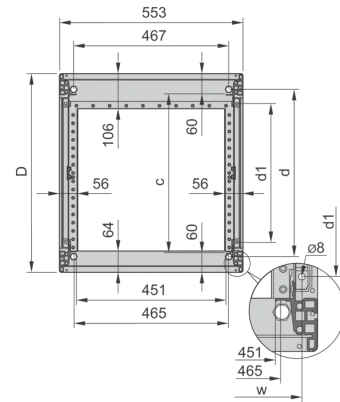

28230-173 NOVASTAR CABINET FRAME, UNIVERSAL HEAVY-DUTY, 34 U 553W 800D

KEY FEATURES

Novastar Frame, Universal Heavy-Duty

Aluminium profile, RAL 7021, including grounding

Static load-carrying capacity 400 kg

Rack Height: 34 U

Height: 1567 mm

Width: 553 mm

Depth: 800 mm

Static Load: 400 kg

ADDITIONAL PRODUCT DETAILS

Aesthetic aluminum extruded frame with 400 kg static load capacity. 19" upright built into the frame.