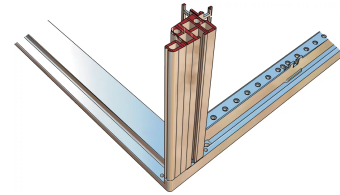

28230-173 NOVASTAR CABINET FRAME, UNIVERSAL HEAVY-DUTY, 34 U 553W 800D

KEY FEATURES

Novastar Frame, Universal Heavy-Duty

Aluminium profile, RAL 7021, including grounding

Static load-carrying capacity 400 kg

Rack Height: 34 U

Height: 1567 mm

Width: 553 mm

Depth: 800 mm

Static Load: 400 kg

ADDITIONAL PRODUCT DETAILS

Aesthetic aluminum extruded frame with 400 kg static load capacity. 19" upright built into the frame.