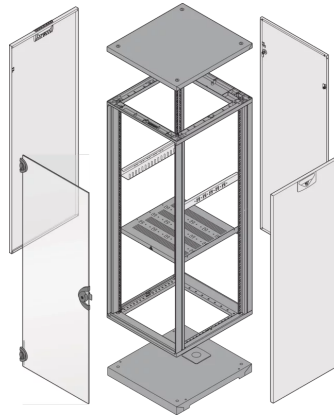

28230-173 NOVASTAR CABINET FRAME, UNIVERSAL HEAVY-DUTY, 34 U 553W 800D

KEY FEATURES

Novastar Frame, Universal Heavy-Duty

Aluminium profile, RAL 7021, including grounding

Static load-carrying capacity 400 kg

PRODUCT ATTRIBUTES

Product Type: Cabinet/Rack Frame

Product Family: Novastar

Type: Universal

Material: Aluminum

Frame Material: Aluminum

Color: Black Grey

Color Code: RAL 7021

Rack Height: 34 U

Height: 1567 mm

Width: 553 mm

Depth: 800 mm

Static Load: 400 kg

ADDITIONAL PRODUCT DETAILS

Aesthetic aluminum extruded frame with 400 kg static load capacity. 19" upright built into the frame.