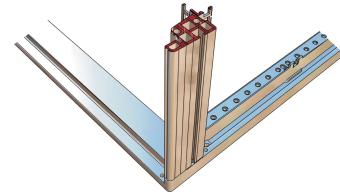

28230-172 NOVASTAR CABINET FRAME, UNIVERSAL HEAVY-DUTY, 34 U 553W
600D

KEY FEATURES

Novastar Frame, Universal Heavy-Duty

Aluminium profile, RAL 7021, including grounding

Static load-carrying capacity 400 kg

Rack Height: 34 U

Height: 1567 mm

Width: 553 mm

Depth: 600 mm

Static Load: 400 kg

ADDITIONAL PRODUCT DETAILS

Aesthetic aluminum extruded frame with 400 kg static load capacity. 19" upright built into the frame.