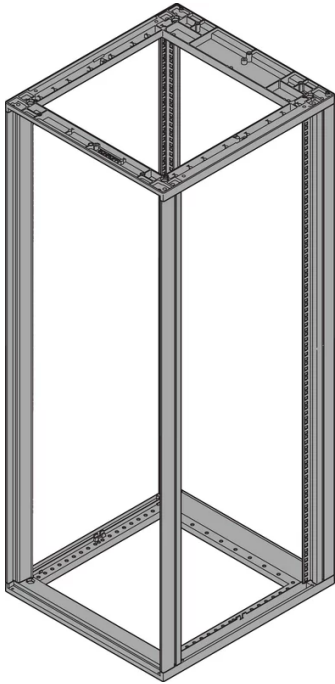

28230-172 NOVASTAR CABINET FRAME, UNIVERSAL HEAVY-DUTY, 34 U 553W
600D

KEY FEATURES

Novastar Frame, Universal Heavy-Duty

Aluminium profile, RAL 7021, including grounding

Static load-carrying capacity 400 kg

Rack Height: 34 U

Height: 1567 mm

Width: 553 mm

Depth: 600 mm

Static Load: 400 kg

ADDITIONAL PRODUCT DETAILS

Aesthetic aluminum extruded frame with 400 kg static load capacity. 19" upright built into the frame.