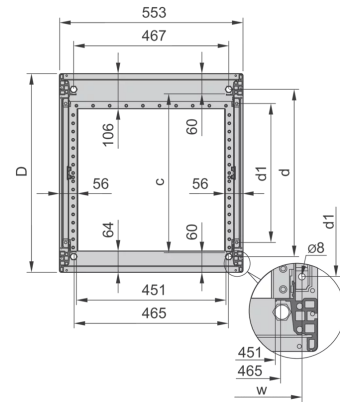

28230-172 NOVASTAR CABINET FRAME, UNIVERSAL HEAVY-DUTY, 34 U 553W
600D

KEY FEATURES

Novastar Frame, Universal Heavy-Duty

Aluminium profile, RAL 7021, including grounding

Static load-carrying capacity 400 kg

Rack Height: 34 U

Height: 1567 mm

Width: 553 mm

Depth: 600 mm

Static Load: 400 kg

ADDITIONAL PRODUCT DETAILS

Aesthetic aluminum extruded frame with 400 kg static load capacity. 19" upright built into the frame.