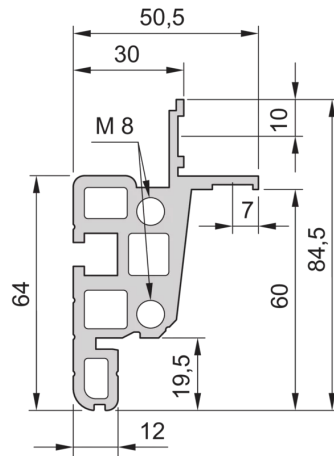

28230-172 NOVASTAR CABINET FRAME, UNIVERSAL HEAVY-DUTY, 34 U 553W
600D

KEY FEATURES

Novastar Frame, Universal Heavy-Duty

Aluminium profile, RAL 7021, including grounding

Static load-carrying capacity 400 kg

Rack Height: 34 U

Height: 1567 mm

Width: 553 mm

Depth: 600 mm

Static Load: 400 kg

ADDITIONAL PRODUCT DETAILS

Aesthetic aluminum extruded frame with 400 kg static load capacity. 19" upright built into the frame.