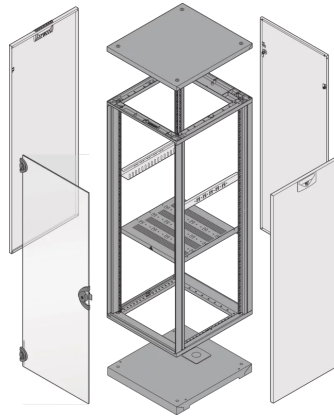

28230-172 NOVASTAR CABINET FRAME, UNIVERSAL HEAVY-DUTY, 34 U 553W
600D

KEY FEATURES

Novastar Frame, Universal Heavy-Duty

Aluminium profile, RAL 7021, including grounding

Static load-carrying capacity 400 kg

PRODUCT ATTRIBUTES

Product Type: Cabinet/Rack Frame

Product Family: Novastar

Type: Universal

Material: Aluminum

Frame Material: Aluminum

Color: Black Grey

Color Code: RAL 7021

Rack Height: 34 U

Height: 1567 mm

Width: 553 mm

Depth: 600 mm

Static Load: 400 kg

ADDITIONAL PRODUCT DETAILS

Aesthetic aluminum extruded frame with 400 kg static load capacity. 19" upright built into the frame.