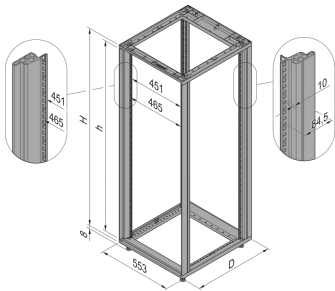

28230-172 NOVASTAR CABINET FRAME, UNIVERSAL HEAVY-DUTY, 34 U 553W
600D

KEY FEATURES

Novastar Frame, Universal Heavy-Duty

Aluminium profile, RAL 7021, including grounding

Static load-carrying capacity 400 kg

Rack Height: 34 U

Height: 1567 mm

Width: 553 mm

Depth: 600 mm

Static Load: 400 kg

ADDITIONAL PRODUCT DETAILS

Aesthetic aluminum extruded frame with 400 kg static load capacity. 19" upright built into the frame.