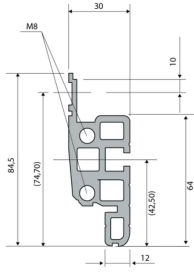

28230-172 NOVASTAR CABINET FRAME, UNIVERSAL HEAVY-DUTY, 34 U 553W
600D

KEY FEATURES

Novastar Frame, Universal Heavy-Duty

Aluminium profile, RAL 7021, including grounding

Static load-carrying capacity 400 kg

Rack Height: 34 U

Height: 1567 mm

Width: 553 mm

Depth: 600 mm

Static Load: 400 kg

ADDITIONAL PRODUCT DETAILS

Aesthetic aluminum extruded frame with 400 kg static load capacity. 19" upright built into the frame.