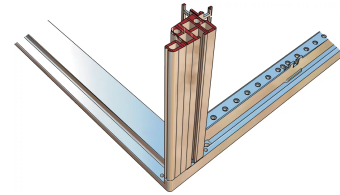

## KEY FEATURES

---

Novastar Frame, Universal Heavy-Duty

Aluminium profile, RAL 7021, including grounding

Static load-carrying capacity 400 kg