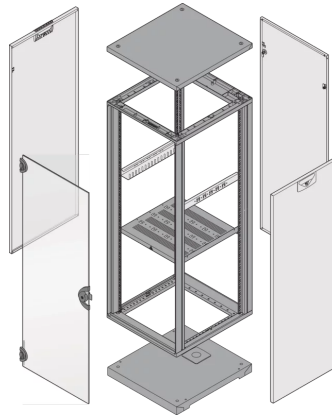

28230-169 NOVASTAR CABINET FRAME, UNIVERSAL HEAVY-DUTY, 25 U 553W  
900D

## KEY FEATURES

---

Novastar Frame, Universal Heavy-Duty

Aluminium profile, RAL 7021, including grounding

Static load-carrying capacity 400 kg

Color Code: RAL 7021

Rack Height: 25 U

Height: 1167 mm

Width: 553 mm

Depth: 900 mm

Static Load: 400 kg

## ADDITIONAL PRODUCT DETAILS

---

Aesthetic aluminum extruded frame with 400 kg static load capacity. 19" upright built into the frame.