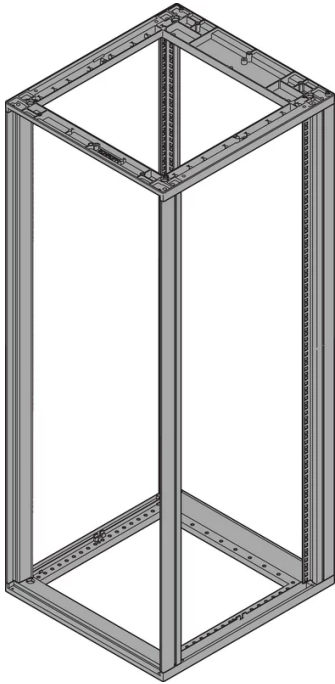

28230-169 NOVASTAR CABINET FRAME, UNIVERSAL HEAVY-DUTY, 25 U 553W  
900D

## KEY FEATURES

---

Novastar Frame, Universal Heavy-Duty

Aluminium profile, RAL 7021, including grounding

Static load-carrying capacity 400 kg

## ADDITIONAL PRODUCT DETAILS

---

Aesthetic aluminum extruded frame with 400 kg static load capacity. 19" upright built into the frame.