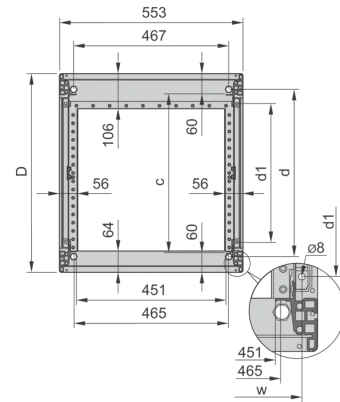

28230-169 NOVASTAR CABINET FRAME, UNIVERSAL HEAVY-DUTY, 25 U 553W  
900D

Color Code: RAL 7021

Rack Height: 25 U

Height: 1167 mm

Width: 553 mm

Depth: 900 mm

Static Load: 400 kg

## ADDITIONAL PRODUCT DETAILS

---

Aesthetic aluminum extruded frame with 400 kg static load capacity. 19" upright built into the frame.