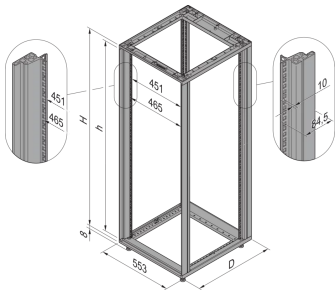

28230-169 NOVASTAR CABINET FRAME, UNIVERSAL HEAVY-DUTY, 25 U 553W  
900D

## KEY FEATURES

---

Novastar Frame, Universal Heavy-Duty

Aluminium profile, RAL 7021, including grounding

Static load-carrying capacity 400 kg

Color Code: RAL 7021

Rack Height: 25 U

Height: 1167 mm

Width: 553 mm

Depth: 900 mm

Static Load: 400 kg

## ADDITIONAL PRODUCT DETAILS

---

Aesthetic aluminum extruded frame with 400 kg static load capacity. 19" upright built into the frame.