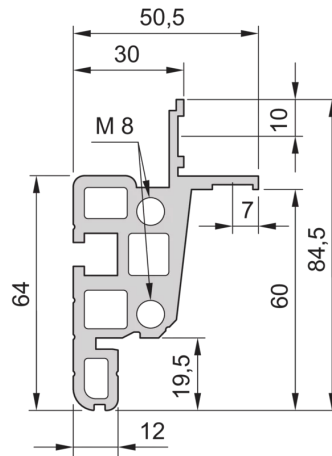

28230-169 NOVASTAR CABINET FRAME, UNIVERSAL HEAVY-DUTY, 25 U 553W  
900D

## KEY FEATURES

---

Novastar Frame, Universal Heavy-Duty

Aluminium profile, RAL 7021, including grounding

Static load-carrying capacity 400 kg

Color Code: RAL 7021

Rack Height: 25 U

Height: 1167 mm

Width: 553 mm

Depth: 900 mm

Static Load: 400 kg

## ADDITIONAL PRODUCT DETAILS

---

Aesthetic aluminum extruded frame with 400 kg static load capacity. 19" upright built into the frame.