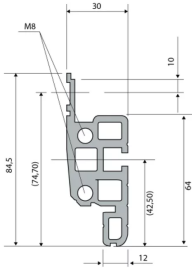

28230-169 NOVASTAR CABINET FRAME, UNIVERSAL HEAVY-DUTY, 25 U 553W  
900D

## KEY FEATURES

---

Novastar Frame, Universal Heavy-Duty

Aluminium profile, RAL 7021, including grounding

Static load-carrying capacity 400 kg

Color Code: RAL 7021

Rack Height: 25 U

Height: 1167 mm

Width: 553 mm

Depth: 900 mm

Static Load: 400 kg

## ADDITIONAL PRODUCT DETAILS

---

Aesthetic aluminum extruded frame with 400 kg static load capacity. 19" upright built into the frame.