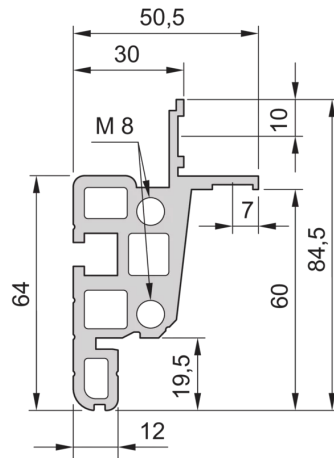

# 28230-108 NOVASTAR CABINET FRAME, UNIVERSAL HEAVY-DUTY, 12 U 553W 1000D

## KEY FEATURES

---

Novastar Frame, Universal Heavy-Duty

Aluminium profile, RAL 7021, including grounding

Static load-carrying capacity 400 kg

Color Code: RAL 7021

Rack Height: 12 U

Height: 589 mm

Width: 553 mm

Depth: 1000 mm

Static Load: 400 kg

## ADDITIONAL PRODUCT DETAILS

---

Aesthetic aluminum extruded frame with 400 kg static load capacity. 19" upright built into the frame.