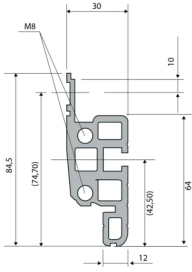

# 28230-108 NOVASTAR CABINET FRAME, UNIVERSAL HEAVY-DUTY, 12 U 553W 1000D

## KEY FEATURES

---

Novastar Frame, Universal Heavy-Duty

Aluminium profile, RAL 7021, including grounding

Static load-carrying capacity 400 kg

Color Code: RAL 7021

Rack Height: 12 U

Height: 589 mm

Width: 553 mm

Depth: 1000 mm

Static Load: 400 kg

## ADDITIONAL PRODUCT DETAILS

---

Aesthetic aluminum extruded frame with 400 kg static load capacity. 19" upright built into the frame.