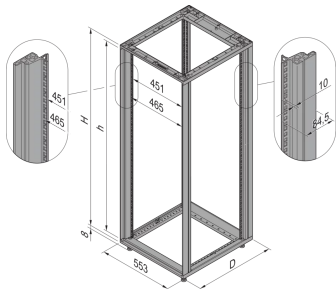

# 28230-108 NOVASTAR CABINET FRAME, UNIVERSAL HEAVY-DUTY, 12 U 553W 1000D

## KEY FEATURES

---

Novastar Frame, Universal Heavy-Duty

Aluminium profile, RAL 7021, including grounding

Static load-carrying capacity 400 kg

## ADDITIONAL PRODUCT DETAILS

---

Aesthetic aluminum extruded frame with 400 kg static load capacity. 19" upright built into the frame.