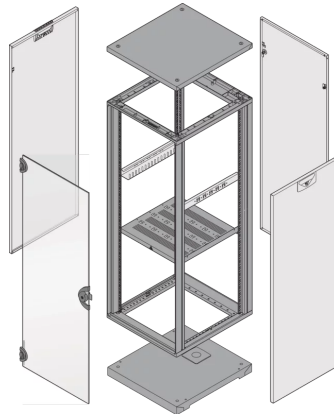

# 28230-108 NOVASTAR CABINET FRAME, UNIVERSAL HEAVY-DUTY, 12 U 553W 1000D

## KEY FEATURES

---

Novastar Frame, Universal Heavy-Duty

Aluminium profile, RAL 7021, including grounding

Static load-carrying capacity 400 kg

## PRODUCT ATTRIBUTES

---

Product Type: Cabinet/Rack Frame

Product Family: Novastar

Type: Universal

Material: Aluminum

Frame Material: Aluminum

Color: Black Grey

## ADDITIONAL PRODUCT DETAILS

---

Aesthetic aluminum extruded frame with 400 kg static load capacity. 19" upright built into the frame.