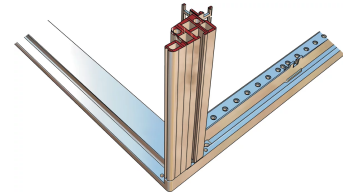

## KEY FEATURES

---

Novastar Frame, Universal Heavy-Duty

Aluminium profile, RAL 7021, including grounding

Static load-carrying capacity 400 kg