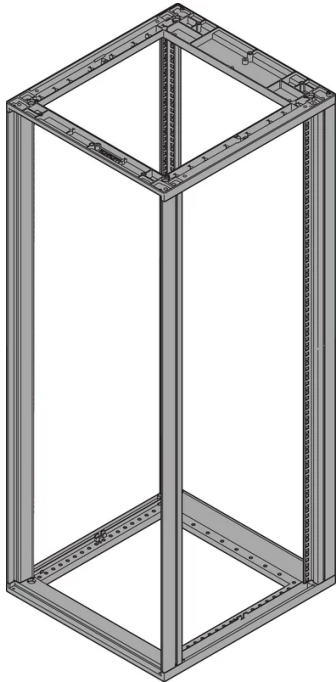

# 28230-108 NOVASTAR CABINET FRAME, UNIVERSAL HEAVY-DUTY, 12 U 553W 1000D

## KEY FEATURES

---

Novastar Frame, Universal Heavy-Duty

Aluminium profile, RAL 7021, including grounding

Static load-carrying capacity 400 kg

## ADDITIONAL PRODUCT DETAILS

---

Aesthetic aluminum extruded frame with 400 kg static load capacity. 19" upright built into the frame.