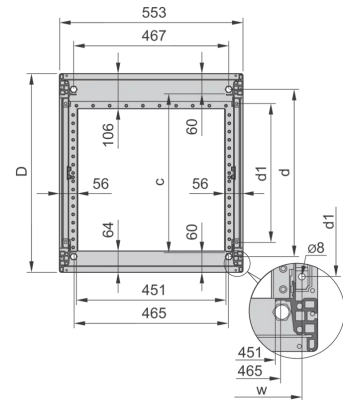

# 28230-108 NOVASTAR CABINET FRAME, UNIVERSAL HEAVY-DUTY, 12 U 553W 1000D

Color Code: RAL 7021

Rack Height: 12 U

Height: 589 mm

Width: 553 mm

Depth: 1000 mm

Static Load: 400 kg

## ADDITIONAL PRODUCT DETAILS

---

Aesthetic aluminum extruded frame with 400 kg static load capacity. 19" upright built into the frame.