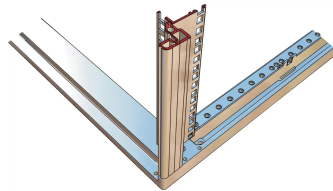

26230-138 NOVASTAR SIDE PANEL FOR SLIM-LINE, RAL 7035, 47 U 1000D

**KEY FEATURES**

Side panel with quarter-turn fastener, includes grounding

St, 1 mm

**PRODUCT ATTRIBUTES**

Product Type: Cabinet/Rack Panel

## ADDITIONAL PRODUCT DETAILS

---

Steel Side Panels for Slim.Line aluminum frame with quick fastener for easy mounting and installation. Schroff delivers cladding parts with grounding cable installed and tested

Optionally the quarter-turn fastener can be fitted with a side panel lock.