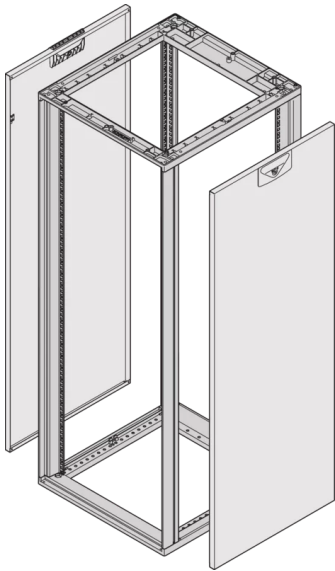

26230-110 NOVASTAR SIDE PANEL FOR HEAVY-DUTY, RAL 7035, 38 U 1000D

KEY FEATURES

With quick-release fastener, includes grounding

St. 1mm

PRODUCT ATTRIBUTES

Product Type: Cabinet/Rack Panel

Product Family: Novastar

Type: Side Panel

Color: Light Grey

Color Code: RAL 7035

Rack Height: 38 U

Height: 1687 mm

Depth: 1000 mm

ADDITIONAL PRODUCT DETAILS

Steel Side Panels for Heavy-Duty aluminum frame with quick fastner for easy mounting and installation. Schroff delivers cladding parts with grounding cable installed and tested.