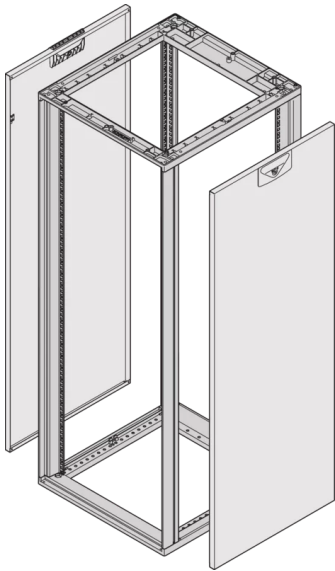

26230-108 NOVASTAR SIDE PANEL FOR HEAVY-DUTY, RAL 7035, 34 U 1000D

KEY FEATURES

With quick-release fastener, includes grounding

St. 1mm

PRODUCT ATTRIBUTES

Product Type: Cabinet/Rack Panel

Product Family: Novastar

Type: Side Panel

Color: Light Grey

Color Code: RAL 7035

Rack Height: 34 U

Height: 1509 mm

Depth: 1000 mm

ADDITIONAL PRODUCT DETAILS

Steel Side Panels for Heavy-Duty aluminum frame with quick fastner for easy mounting and installation. Schroff delivers cladding parts with grounding cable installed and tested.