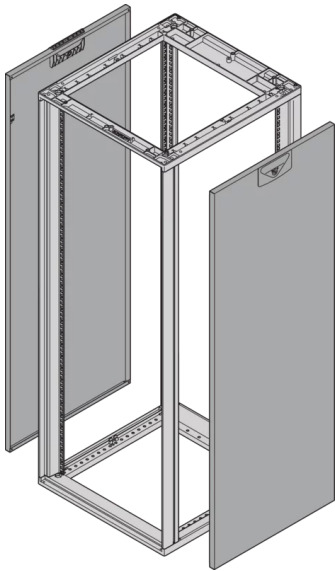

26230-068 NOVASTAR SIDE PANEL FOR HEAVY-DUTY, RAL 7035, 12 U 1000D

**KEY FEATURES**

With quick-release fastener, includes grounding

St. 1mm

**PRODUCT ATTRIBUTES**

Product Type: Cabinet/Rack Panel

Product Family: Novastar

Type: Side Panel

Color: Light Grey

Color Code: RAL 7035

Rack Height: 12 U

Height: 531 mm

Depth: 1000 mm

## ADDITIONAL PRODUCT DETAILS

---

Steel Side Panels for Heavy-Duty aluminum frame with quick fastener for easy mounting and installation. Schroff delivers cladding parts with grounding cable installed and tested.

Optionally the quarter-turn fastener can be fitted with a side panel lock.