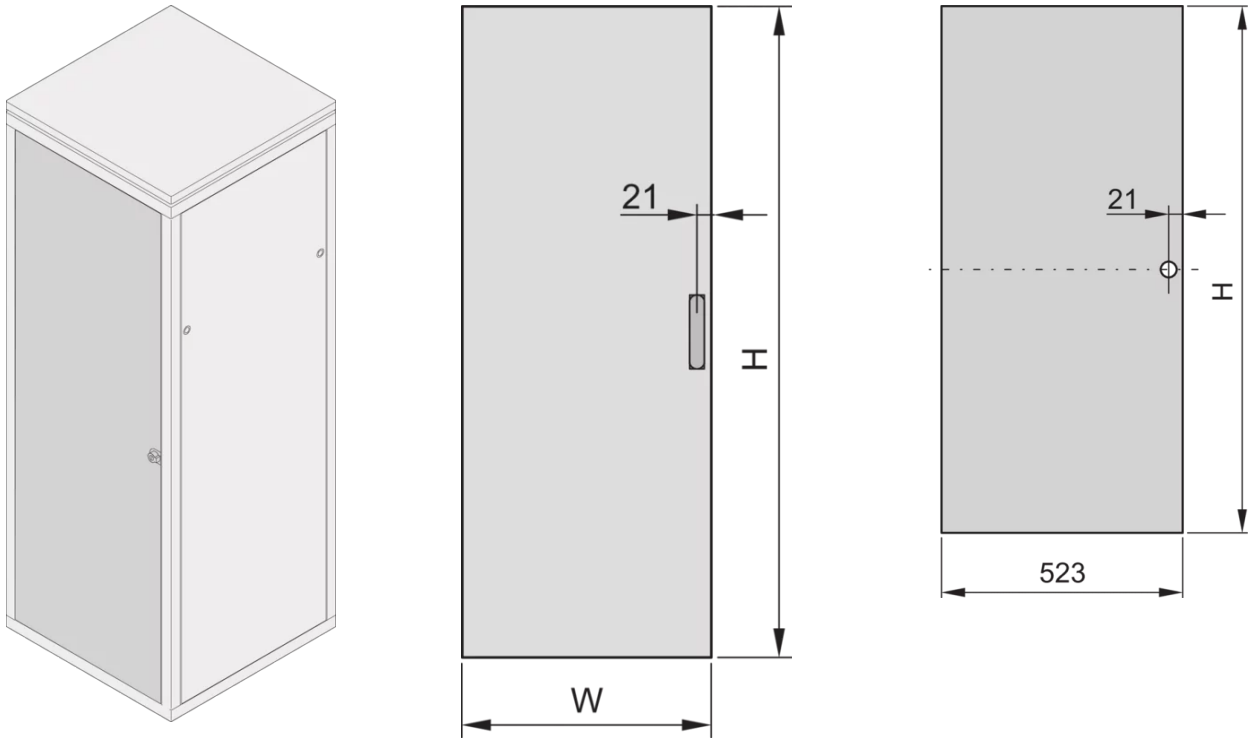

22117-974 EURORACK STEEL DOOR, 180° OPENING ANGLE, RAL 7021, 43 U  
800W

**KEY FEATURES**

Can be mounted on all four sides

St, 1 mm

**PRODUCT ATTRIBUTES**

Product Type: Cabinet Door

Product Family: Eurorack

Type: Steel Door

Color: Black Grey

Color Code: RAL 7021

Rack Height: 43 U

Height: 2020 mm

Width: 800 mm

## ADDITIONAL PRODUCT DETAILS

---

Steel door for Aluminum frame cabinets with 120° mobility and mountable on all 4 sides. The door comes with lever handle and safety locks and keys.