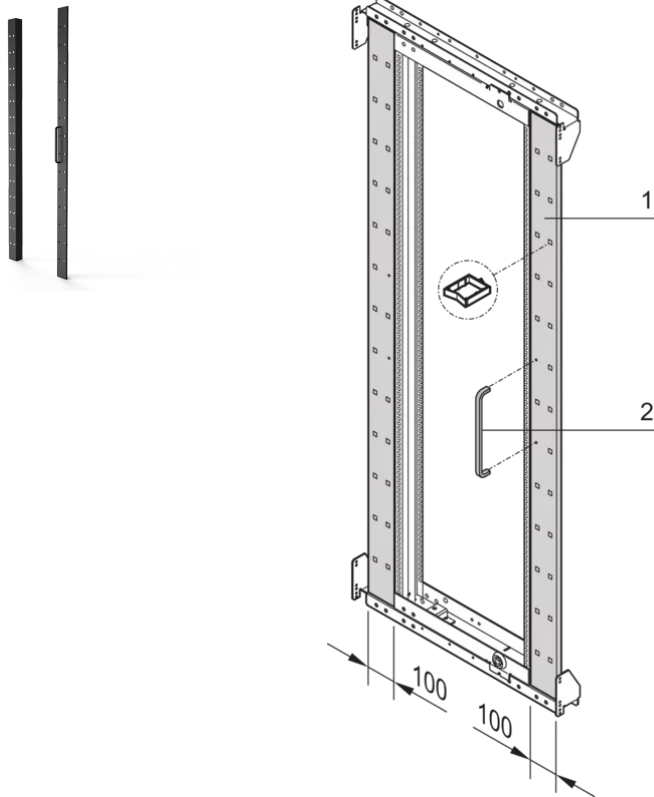

### KEY FEATURES

Includes handle and cut-out for cable eyes

To cover the gap between swing frame and cabinet upright for 800 mm wide cabinets

Maximum swing bracket: 120 or 160

For swing frame with load-carrying capacity 150 kg, a stop is recommended for security reasons