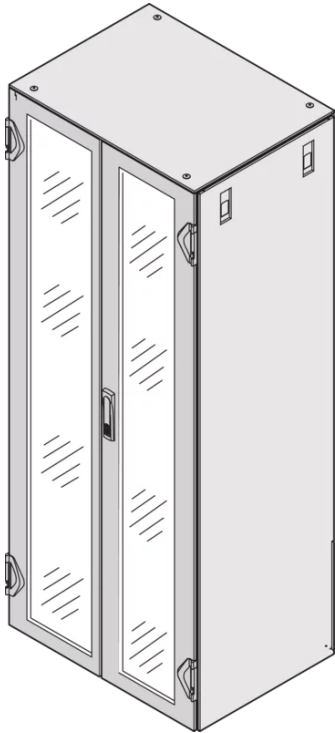

21630-697 VARISTAR CP DOUBLE GLAZED DOOR, IP20, 3-POINT LOCKING, RAL 7021, 2200H 800W

KEY FEATURES

Lever handle with key insert (2 keys)

Frame, St, 1.5 mm

Opening angle 180°

Security glass, 6 mm

Can be retrofitted with DIN profile half cylinder

Ingress protection class IP 20

Standard fitting, lock on right-hand door

PRODUCT ATTRIBUTES

Product Type: Cabinet Door

Product Family: Varistar CP

Type: Glass Double Door

Locking Type: 3-Point Locking

Color: Black Grey

Color Code: RAL 7021

Rack Height: 47 U

Height: 2200 mm

Width: 800 mm

Protection Rating: IP20

ADDITIONAL PRODUCT DETAILS

Perforated Varistar CP glass double door with 3-point locking for applications with IP 20 protection.

24U - 33U IP20 doors have 2 hinges, 38U - 52U IP20 doors have 3 hinges to ensure robust IP20 closing structures for taller cabinets

Please order lever handle 24630003 and the DIN lock separately if you want to replace the 1333 DIN lock lever handle.