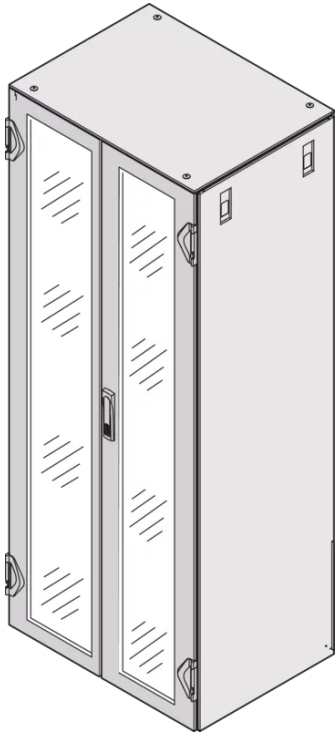

21630-695 VARISTAR CP DOUBLE GLAZED DOOR, IP20, 3-POINT LOCKING, RAL 7021, 2000H 800W

KEY FEATURES

Lever handle with key insert (2 keys)

Frame, St, 1.5 mm

Opening angle 180°

Security glass, 6 mm

Can be retrofitted with DIN profile half cylinder

Ingress protection class IP 20

Standard fitting, lock on right-hand door

PRODUCT ATTRIBUTES

Product Type: Cabinet Door

Product Family: Varistar CP

Type: Glass Double Door

Locking Type: 3-Point Locking

Color: Black Grey

Color Code: RAL 7021

Rack Height: 42 U

Height: 2000 mm

Width: 800 mm

Protection Rating: IP20

ADDITIONAL PRODUCT DETAILS

Perforated Varistar CP glass double door with 3-point locking for applications with IP 20 protection.

24U - 33U IP20 doors have 2 hinges, 38U - 52U IP20 doors have 3 hinges to ensure robust IP20 closing structures for taller cabinets

Please order lever handle 24630003 and the DIN lock separately if you want to replace the 1333 DIN lock lever handle.