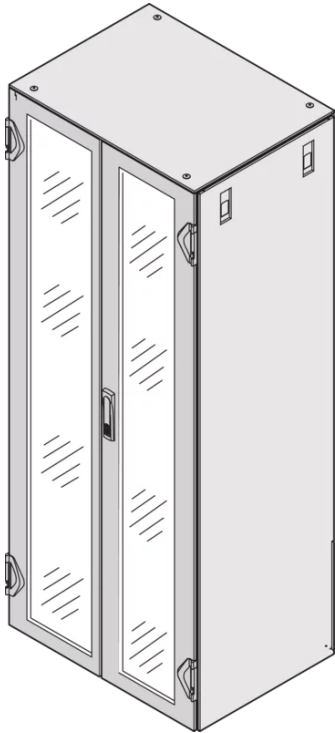

21630-694 VARISTAR CP DOUBLE GLAZED DOOR, IP20, 3-POINT LOCKING, RAL 7021, 2000H 600W

KEY FEATURES

Lever handle with key insert (2 keys)

Frame, St, 1.5 mm

Opening angle 180°

Security glass, 6 mm

Can be retrofitted with DIN profile half cylinder

Ingress protection class IP 20

Standard fitting, lock on right-hand door

PRODUCT ATTRIBUTES

Product Type: Cabinet Door

Product Family: Varistar CP

Type: Glass Double Door

Locking Type: 3-Point Locking

Color: Black Grey

Color Code: RAL 7021

Rack Height: 42 U

Height: 2000 mm

Width: 600 mm

Protection Rating: IP20

ADDITIONAL PRODUCT DETAILS

Perforated Varistar CP glass double door with 3-point locking for applications with IP 20 protection.

24U - 33U IP20 doors have 2 hinges, 38U - 52U IP20 doors have 3 hinges to ensure robust IP20 closing structures for taller cabinets

Please order lever handle 24630003 and the DIN lock separately if you want to replace the 1333 DIN lock lever handle.