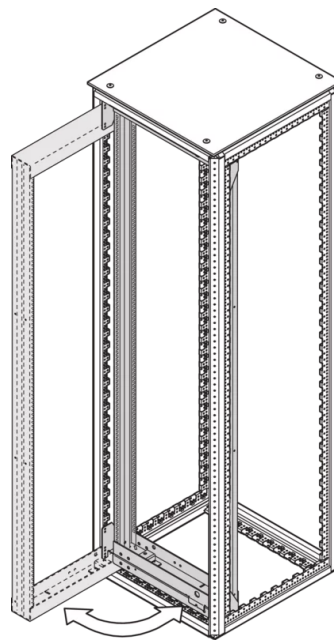

SCHROFF

21630-683 VARISTAR CP SWING CABINET FRAME FOR 800 MM WIDTH, 160°, 38
U

Max Equipment Depth in mm

Cabinet Width in mm	Swing Frame version	Swing Frame mounting position	72 mm recess (standard position)		112.5 mm recess		162.5 mm recess	
			SlimLine	HeavyDuty	SlimLine	HeavyDuty	SlimLine	HeavyDuty
600	120°	middle	200					
		left/right	380	365	380			
800	120°	left/right	515	500	515			
		middle	430	305	330	305	330	
	160°	middle	475	455	470	455	470	
		left/right	475	455	470	455	470	

KEY FEATURES

For full height or partial-height mounting

Pivot point can be selected right or left

Can accommodate 19" chassis and 19" subracks

120° / 160° hinge, square locks including 2 keys

Load-carrying capacity 150 kg

Usable height within the swing frame is 4U lesser than the frame height to which the swing frame is attached to.

PRODUCT ATTRIBUTES

Product Type: Cabinet/Rack Frame

Product Family: Varistar CP

Material: Steel

Color: Black Grey

Color Code: RAL 7021

Rack Height: 38 U

Height: 1800 mm

Width: 800 mm

Protection Rating: IP20

ADDITIONAL PRODUCT DETAILS

The 19" swing frame allows the installation of sub-racks while simultaneously making wiring at the rear accessible.