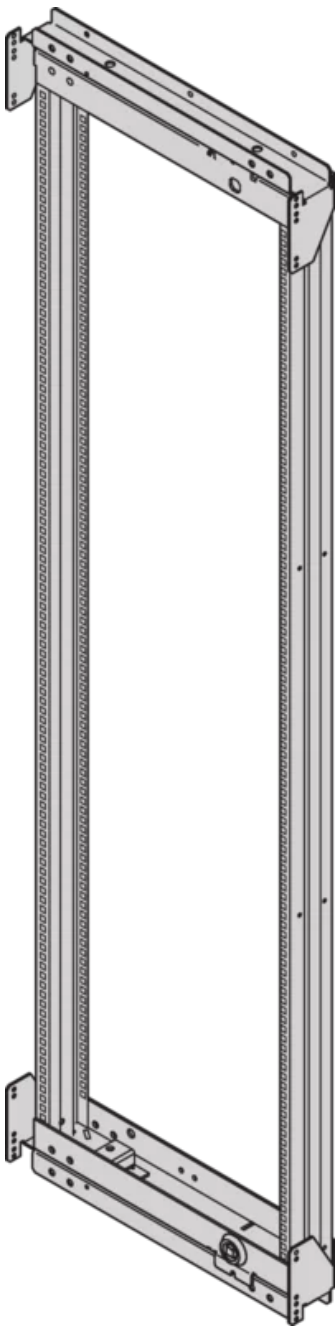

SCHROFF

21630-683 VARISTAR CP SWING CABINET FRAME FOR 800 MM WIDTH, 160°, 38
U

Max Equipment Depth in mm

Cabinet Width in mm	Swing Frame version	Swing Frame mounting position	72 mm recess (standard position)		112.5 mm recess		162.5 mm recess	
			SlimLine	HeavyDuty	SlimLine	HeavyDuty	SlimLine	HeavyDuty
600	120°	middle	200					
		left/right	380	365	380			
800	120°	left/right	515	500	515			
		middle	430	305	330	305	330	
	160°	middle	475	455	470	455	470	
		left/right	475	455	470	455	470	

KEY FEATURES

For full height or partial-height mounting

Pivot point can be selected right or left

Can accommodate 19" chassis and 19" subracks

120° / 160° hinge, square locks including 2 keys

Load-carrying capacity 150 kg

Usable height within the swing frame is 4U lesser than the frame height to which the swing frame is attached to.

PRODUCT ATTRIBUTES

Product Type: Cabinet/Rack Frame

Product Family: Varistar CP

Material: Steel

Varistar CP swing frame comes with 150 KG load capacity, 120° / 160° movement and flexible pivot point.

By aid of depth members 19" swing frames can be assembled directly on the cabinet frame or in depth-adjustable increments of 50 mm.