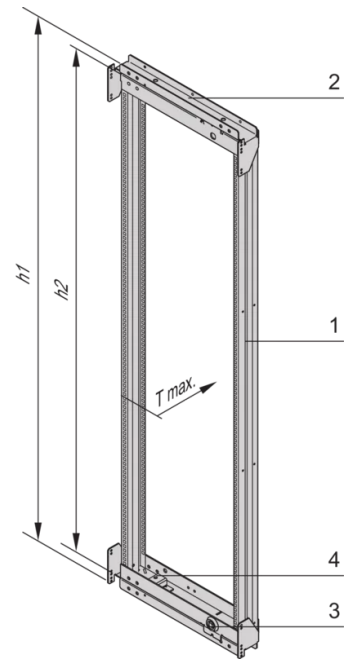

SCHROFF

21630-683 VARISTAR CP SWING CABINET FRAME FOR 800 MM WIDTH, 160°, 38
U

Max Equipment Depth in mm

Cabinet Width in mm	Swing Frame version	Swing Frame mounting position	72 mm recess (standard position)		112.5 mm recess		162.5 mm recess	
			SlimLine	HeavyDuty	SlimLine	HeavyDuty	SlimLine	HeavyDuty
600	120°	middle	200					
		left/right	380	365	380			
800	120°	left/right	515	500	515			
		middle	430	305	330	305	330	
	160°	middle	475	455	470	455	470	
		left/right	475	455	470	455	470	

KEY FEATURES

For full height or partial-height mounting

Pivot point can be selected right or left

Can accommodate 19" chassis and 19" subracks

120° / 160° hinge, square locks including 2 keys

Load-carrying capacity 150 kg

Usable height within the swing frame is 4U lesser than the frame height to which the swing frame is attached to.

PRODUCT ATTRIBUTES

Product Type: Cabinet/Rack Frame

Product Family: Varistar CP

Material: Steel