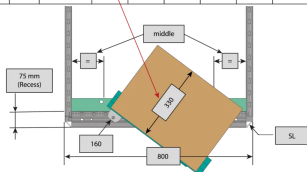

SCHROFF

21630-683 VARISTAR CP SWING CABINET FRAME FOR 800 MM WIDTH, 160°, 38
U

Max Equipment Depth in mm

Cabinet Width in mm	Swing Frame version	Swing Frame mounting position	72 mm recess (standard position)		112.5 mm recess		162.5 mm recess	
			SlimLine	HeavyDuty	SlimLine	HeavyDuty	SlimLine	HeavyDuty
600	120°	middle	200					
		left/right	380	365	380			
800	120°	left/right	515	500	515			
		middle	430	305	330	305	330	
	160°	middle	475	455	470	455	470	
		left/right	475	455	470	455	470	

KEY FEATURES

For full height or partial-height mounting

Pivot point can be selected right or left

Can accommodate 19" chassis and 19" subracks

120° / 160° hinge, square locks including 2 keys

Load-carrying capacity 150 kg

Usable height within the swing frame is 4U lesser than the frame height to which the swing frame is attached to.

PRODUCT ATTRIBUTES

Product Type: Cabinet/Rack Frame

Product Family: Varistar CP

Material: Steel