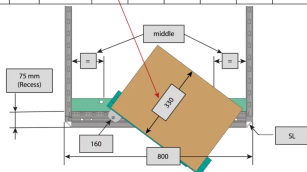

SCHROFF

21630-682 VARISTAR CP SWING CABINET FRAME FOR 800 MM WIDTH, 160°, 33
U

Max Equipment Depth in mm

Cabinet Width in mm	Swing Frame version	Swing Frame mounting position	72 mm recess (standard position)		112.5 mm recess		162.5 mm recess	
			SlimLine	HeavyDuty	SlimLine	HeavyDuty	SlimLine	HeavyDuty
600	120°	middle	200					
		left/right	380	365	380			
800	120°	left/right	515	500	515			
		middle	430	305	330	305	330	
	160°	middle	475	455	470	455	470	
		left/right	475	455	470	455	470	

KEY FEATURES

For full height or partial-height mounting

Pivot point can be selected right or left

Can accommodate 19" chassis and 19" subracks

120° / 160° hinge, square locks including 2 keys

Load-carrying capacity 150 kg

Usable height within the swing frame is 4U lesser than the frame height to which the swing frame is attached to.

PRODUCT ATTRIBUTES

Product Type: Cabinet/Rack Frame

Product Family: Varistar CP

Material: Steel