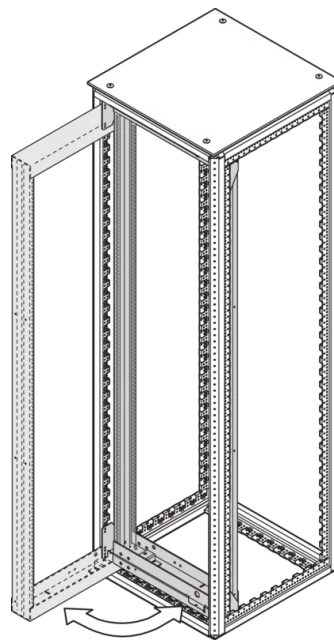

SCHROFF

21630-682 VARISTAR CP SWING CABINET FRAME FOR 800 MM WIDTH, 160°, 33
U

Max Equipment Depth in mm

Cabinet Width in mm	Swing Frame version	Swing Frame mounting position	72 mm recess (standard position)		112.5 mm recess		162.5 mm recess	
			SlimLine	HeavyDuty	SlimLine	HeavyDuty	SlimLine	HeavyDuty
600	120°	middle	200					
		left/right	380	365	380			
800	120°	left/right	515	500	515			
		middle	430	305	330	305	330	
	160°	middle	475	455	470	455	470	
		left/right	475	455	470	455	470	

KEY FEATURES

For full height or partial-height mounting

Pivot point can be selected right or left

Can accommodate 19" chassis and 19" subracks

120° / 160° hinge, square locks including 2 keys

Load-carrying capacity 150 kg

Usable height within the swing frame is 4U lesser than the frame height to which the swing frame is attached to.

PRODUCT ATTRIBUTES

Product Type: Cabinet/Rack Frame

Product Family: Varistar CP

Material: Steel

Color: Black Grey

Color Code: RAL 7021

Rack Height: 33 U

Height: 1600 mm

Width: 800 mm

Protection Rating: IP20

ADDITIONAL PRODUCT DETAILS

The 19" swing frame allows the installation of sub-racks while simultaneously making wiring at the rear accessible.