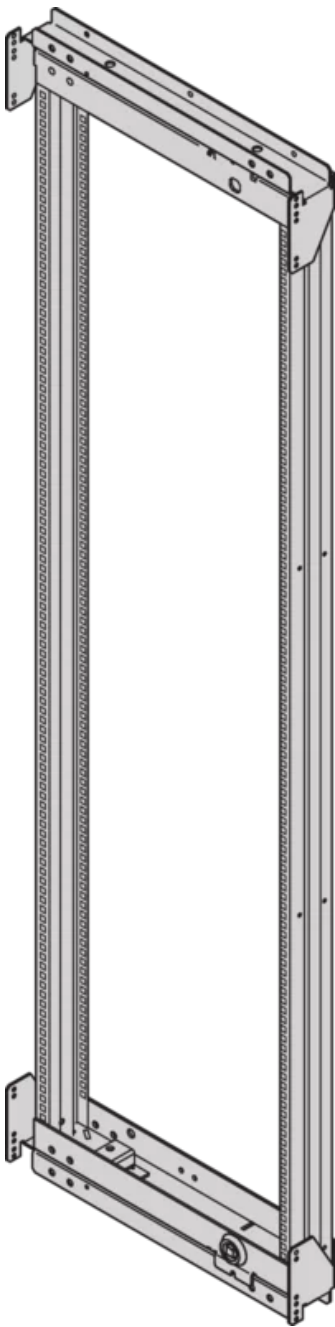

SCHROFF

21630-682 VARISTAR CP SWING CABINET FRAME FOR 800 MM WIDTH, 160°, 33
U

Max Equipment Depth in mm

Cabinet Width in mm	Swing Frame version	Swing Frame mounting position	72 mm recess (standard position)		112.5 mm recess		162.5 mm recess	
			SlimLine	HeavyDuty	SlimLine	HeavyDuty	SlimLine	HeavyDuty
600	120°	middle	200					
		left/right	380	365	380			
800	120°	left/right	515	500	515			
		middle	430	305	330	305	330	
	160°	middle	475	455	470	455	470	
		left/right	475	455	470	455	470	

KEY FEATURES

For full height or partial-height mounting

Pivot point can be selected right or left

Can accommodate 19" chassis and 19" subracks

120° / 160° hinge, square locks including 2 keys

Load-carrying capacity 150 kg

Usable height within the swing frame is 4U lesser than the frame height to which the swing frame is attached to.

PRODUCT ATTRIBUTES

Product Type: Cabinet/Rack Frame

Product Family: Varistar CP

Material: Steel

Varistar CP swing frame comes with 150 KG load capacity, 120° / 160° movement and flexible pivot point.

By aid of depth members 19" swing frames can be assembled directly on the cabinet frame or in depth-adjustable increments of 50 mm.