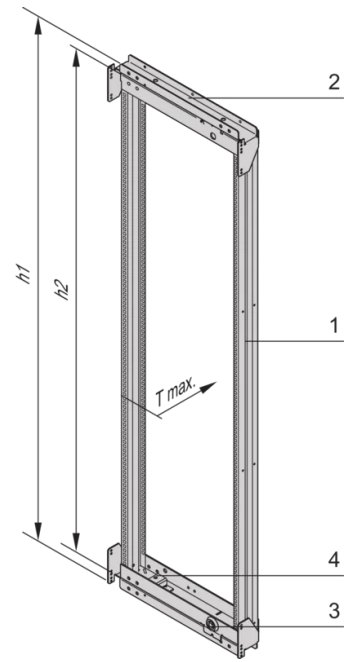

SCHROFF

21630-682 VARISTAR CP SWING CABINET FRAME FOR 800 MM WIDTH, 160°, 33
U

Max Equipment Depth in mm

Cabinet Width in mm	Swing Frame version	Swing Frame mounting position	72 mm recess (standard position)		112.5 mm recess		162.5 mm recess	
			SlimLine	HeavyDuty	SlimLine	HeavyDuty	SlimLine	HeavyDuty
600	120°	middle	200					
		left/right	380	365	380			
800	120°	left/right	515	500	515			
		middle	430	305	330	305	330	
	160°	middle	475	455	470	455	470	
		left/right	475	455	470	455	470	

KEY FEATURES

For full height or partial-height mounting

Pivot point can be selected right or left

Can accommodate 19" chassis and 19" subracks

120° / 160° hinge, square locks including 2 keys

Load-carrying capacity 150 kg

Usable height within the swing frame is 4U lesser than the frame height to which the swing frame is attached to.

PRODUCT ATTRIBUTES

Product Type: Cabinet/Rack Frame

Product Family: Varistar CP

Material: Steel