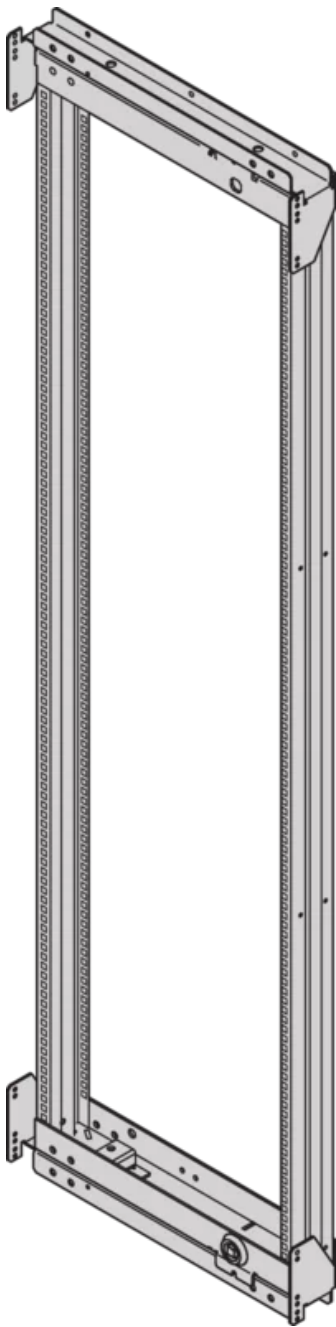

Max Equipment Depth in mm