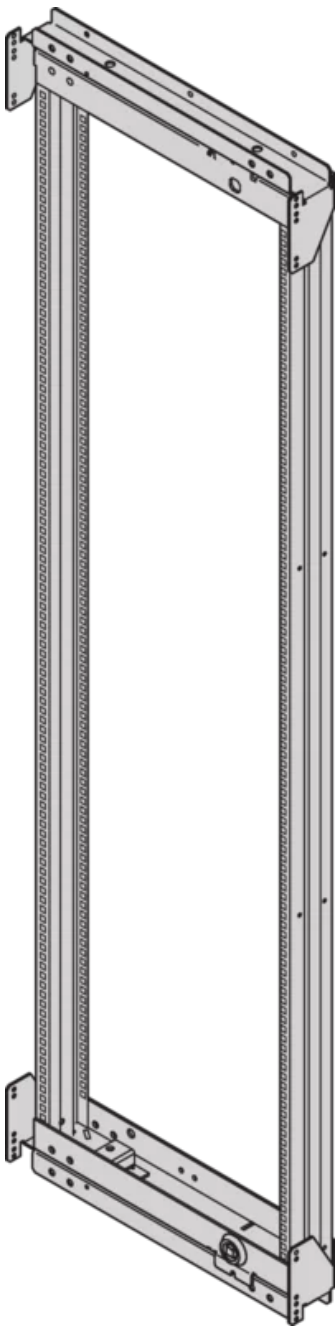

SCHROFF

21630-677 VARISTAR CP SWING CABINET FRAME FOR 800 MM WIDTH, 120°, 42
U

Max Equipment Depth in mm

Cabinet Width in mm	Swing Frame version	Swing Frame mounting position	72 mm recess (standard position)		112.5 mm recess		162.5 mm recess	
			SlimLine	HeavyDuty	SlimLine	HeavyDuty	SlimLine	HeavyDuty
600	120°	middle	200					
		left/right	380	365	380			
800	120°	left/right	515	500	515			
		middle	430	305	330	305	330	
	160°	middle	475	455	470	455	470	
		left/right	475	455	470	455	470	

KEY FEATURES

For full height or partial-height mounting

Pivot point can be selected right or left

Can accommodate 19" chassis and 19" subracks

120° / 160° hinge, square locks including 2 keys

Load-carrying capacity 150 kg

Usable height within the swing frame is 4U lesser than the frame height to which the swing frame is attached to.

PRODUCT ATTRIBUTES

Product Type: Cabinet/Rack Frame

Product Family: Varistar CP

Material: Steel

Varistar CP swing frame comes with 150 KG load capacity, 120° / 160° movement and flexible pivot point.

By aid of depth members 19" swing frames can be assembled directly on the cabinet frame or in depth-adjustable increments of 50 mm.