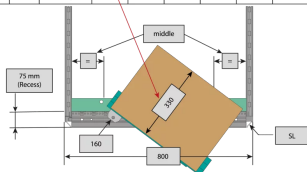

SCHROFF

21630-677 VARISTAR CP SWING CABINET FRAME FOR 800 MM WIDTH, 120°, 42
U

Max Equipment Depth in mm

Cabinet Width in mm	Swing Frame version	Swing Frame mounting position	72 mm recess (standard position)		112.5 mm recess		162.5 mm recess	
			SlimLine	HeavyDuty	SlimLine	HeavyDuty	SlimLine	HeavyDuty
600	120°	middle	200					
		left/right	380	365	380			
800	120°	left/right	515	500	515			
		middle	430	305	330	305	330	
	160°	middle	475	455	470	455	470	
		left/right	475	455	470	455	470	

KEY FEATURES

For full height or partial-height mounting

Pivot point can be selected right or left

Can accommodate 19" chassis and 19" subracks

120° / 160° hinge, square locks including 2 keys

Load-carrying capacity 150 kg

Usable height within the swing frame is 4U lesser than the frame height to which the swing frame is attached to.

PRODUCT ATTRIBUTES

Product Type: Cabinet/Rack Frame

Product Family: Varistar CP

Material: Steel