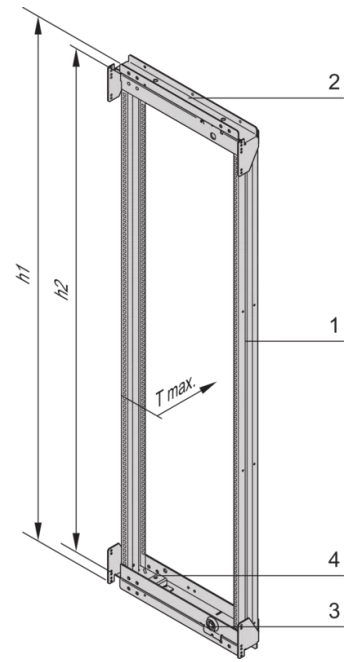

SCHROFF

21630-677 VARISTAR CP SWING CABINET FRAME FOR 800 MM WIDTH, 120°, 42
U

Max Equipment Depth in mm

Cabinet Width in mm	Swing Frame version	Swing Frame mounting position	72 mm recess (standard position)		112.5 mm recess		162.5 mm recess	
			SlimLine	HeavyDuty	SlimLine	HeavyDuty	SlimLine	HeavyDuty
600	120°	middle	200					
		left/right	380	365	380			
800	120°	left/right	515	500	515			
		middle	430	305	330	305	330	
	160°	middle	475	455	470	455	470	
		left/right	475	455	470	455	470	

KEY FEATURES

For full height or partial-height mounting

Pivot point can be selected right or left

Can accommodate 19" chassis and 19" subracks

120° / 160° hinge, square locks including 2 keys

Load-carrying capacity 150 kg

Usable height within the swing frame is 4U lesser than the frame height to which the swing frame is attached to.

PRODUCT ATTRIBUTES

Product Type: Cabinet/Rack Frame

Product Family: Varistar CP

Material: Steel