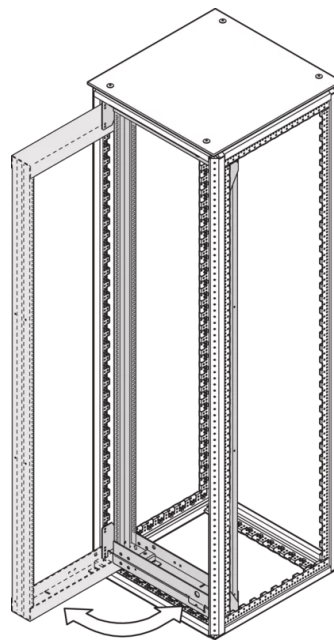

SCHROFF

21630-677 VARISTAR CP SWING CABINET FRAME FOR 800 MM WIDTH, 120°, 42
U

Max Equipment Depth in mm

Cabinet Width in mm	Swing Frame version	Swing Frame mounting position	72 mm recess (standard position)		112.5 mm recess		162.5 mm recess	
			SlimLine	HeavyDuty	SlimLine	HeavyDuty	SlimLine	HeavyDuty
600	120°	middle	200					
		left/right	380	365	380			
800	120°	left/right	515	500	515			
		middle	430	305	330	305	330	
	160°	middle	475	455	470	455	470	
		left/right	475	455	470	455	470	

KEY FEATURES

For full height or partial-height mounting

Pivot point can be selected right or left

Can accommodate 19" chassis and 19" subracks

120° / 160° hinge, square locks including 2 keys

Load-carrying capacity 150 kg

Usable height within the swing frame is 4U lesser than the frame height to which the swing frame is attached to.

PRODUCT ATTRIBUTES

Product Type: Cabinet/Rack Frame

Product Family: Varistar CP

Material: Steel