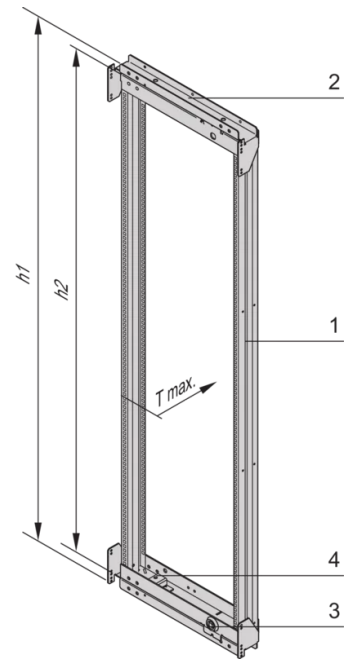

Max Equipment Depth in mm