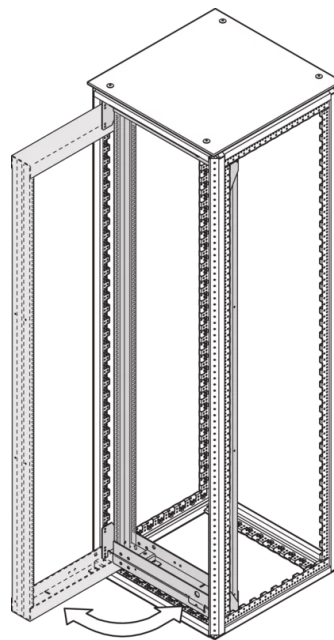

Max Equipment Depth in mm