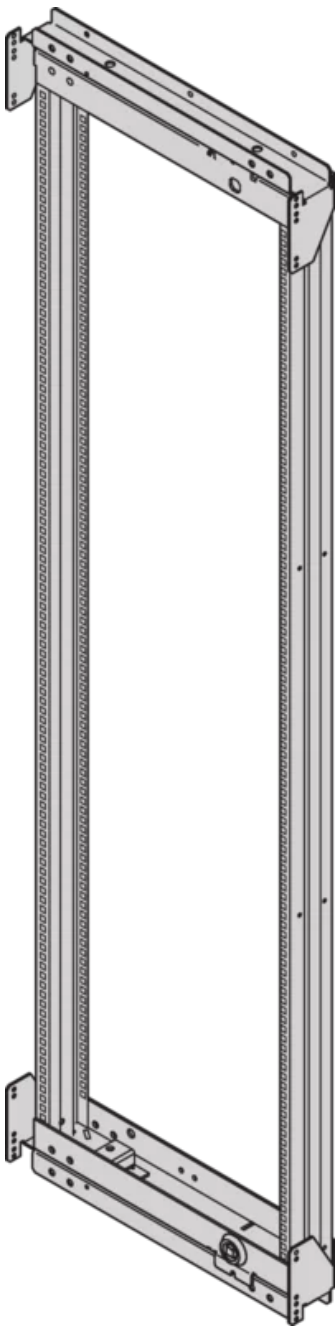

SCHROFF

21630-672 VARISTAR CP SWING CABINET FRAME FOR 600 MM WIDTH, 120°, 33  
U

Max Equipment Depth in mm

Cabinet Width in mm	Swing Frame version	Swing Frame mounting position	72 mm recess (standard position)		112.5 mm recess		162.5 mm recess	
			SlimLine	HeavyDuty	SlimLine	HeavyDuty	SlimLine	HeavyDuty
600	120°	middle	200					
		left/right	380	365	380			
800	120°	left/right	515	500	515			
		middle	430	305	330	305	330	
	160°	middle	475	455	470	455	470	
		left/right	475	455	470	455	470	

## KEY FEATURES

For full height or partial-height mounting

Pivot point can be selected right or left

Can accommodate 19" chassis and 19" subracks (maximum depth 200 mm)

120° hinge, square locks including 2 keys

## PRODUCT ATTRIBUTES

---

Product Type: Cabinet/Rack Frame

Product Family: Varistar CP

Material: Steel

Color: Black Grey

Color Code: RAL 7021

Rack Height: 33 U

## ADDITIONAL PRODUCT DETAILS

---

The 19" swing frame allows the installation of sub-racks while simultaneously making wiring at the rear accessible.

Varistar CP swing frame comes with 150 KG load capacity, 120° movement and flexible pivot point.