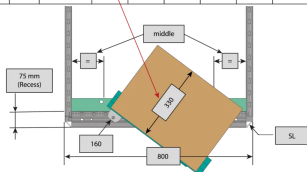

SCHROFF

21630-672 VARISTAR CP SWING CABINET FRAME FOR 600 MM WIDTH, 120°, 33  
U

Max Equipment Depth in mm

Cabinet Width in mm	Swing Frame version	Swing Frame mounting position	72 mm recess (standard position)		112.5 mm recess		162.5 mm recess	
			SlimLine	HeavyDuty	SlimLine	HeavyDuty	SlimLine	HeavyDuty
600	120°	middle	200					
		left/right	380	365	380			
800	120°	left/right	515	500	515			
		middle	430	305	330	305	330	
	160°	middle	475	455	470	455	470	
		left/right	475	455	470	455	470	

## KEY FEATURES

For full height or partial-height mounting

Pivot point can be selected right or left

Can accommodate 19" chassis and 19" subracks (maximum depth 200 mm)

120° hinge, square locks including 2 keys

Height: 1600 mm

Width: 600 mm

Protection Rating: IP20