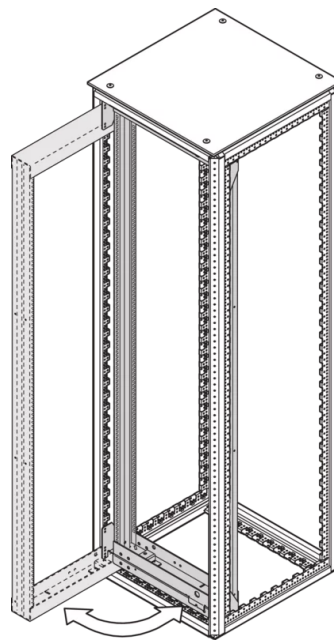

SCHROFF

21630-672 VARISTAR CP SWING CABINET FRAME FOR 600 MM WIDTH, 120°, 33  
U

Max Equipment Depth in mm

Cabinet Width in mm	Swing Frame version	Swing Frame mounting position	72 mm recess (standard position)		112.5 mm recess		162.5 mm recess	
			SlimLine	HeavyDuty	SlimLine	HeavyDuty	SlimLine	HeavyDuty
600	120°	middle	200					
		left/right	380	365	380			
800	120°	left/right	515	500	515			
		middle	430	305	330	305	330	
	160°	middle	475	455	470	455	470	
		left/right	475	455	470	455	470	

## KEY FEATURES

For full height or partial-height mounting

Pivot point can be selected right or left

Can accommodate 19" chassis and 19" subracks (maximum depth 200 mm)

120° hinge, square locks including 2 keys

Height: 1600 mm

Width: 600 mm

Protection Rating: IP20