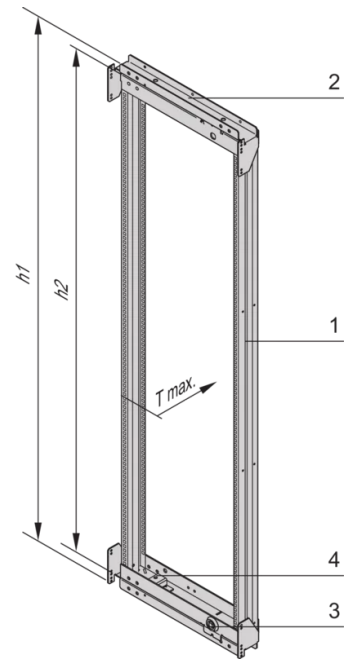

SCHROFF

21630-672 VARISTAR CP SWING CABINET FRAME FOR 600 MM WIDTH, 120°, 33  
U

Max Equipment Depth in mm

Cabinet Width in mm	Swing Frame version	Swing Frame mounting position	72 mm recess (standard position)		112.5 mm recess		162.5 mm recess	
			SlimLine	HeavyDuty	SlimLine	HeavyDuty	SlimLine	HeavyDuty
600	120°	middle	200					
		left/right	380	365	380			
800	120°	left/right	515	500	515			
		middle	430	305	330	305	330	
	160°	middle	475	455	470	455	470	
		left/right	475	455	470	455	470	

## KEY FEATURES

For full height or partial-height mounting

Pivot point can be selected right or left

Can accommodate 19" chassis and 19" subracks (maximum depth 200 mm)

120° hinge, square locks including 2 keys

Height: 1600 mm

Width: 600 mm

Protection Rating: IP20