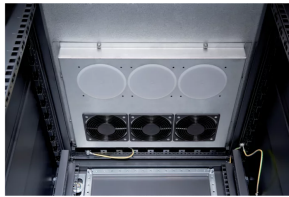

21630-607 VARISTAR CP EMC TOP COVER WITH FAN TRAY, RAL 7021, 600W
1100D

KEY FEATURES

3 axial fans fitted (maximum: 6 fans)

C14 Socket

PRODUCT ATTRIBUTES

Product Type: Fan

Product Family: Varistar CP

Works With: Varistar CP

Depth: 1100 mm

Width: 600 mm

Color: Black Grey

Color Code: RAL 7021

Finish: Powder Coated

ADDITIONAL PRODUCT DETAILS

Varistar Fan Top Cover with 3 Fans, expandable to 6 fans.

Please purchase the grounding kit, power cable, Thermostat or Speed controller separately.