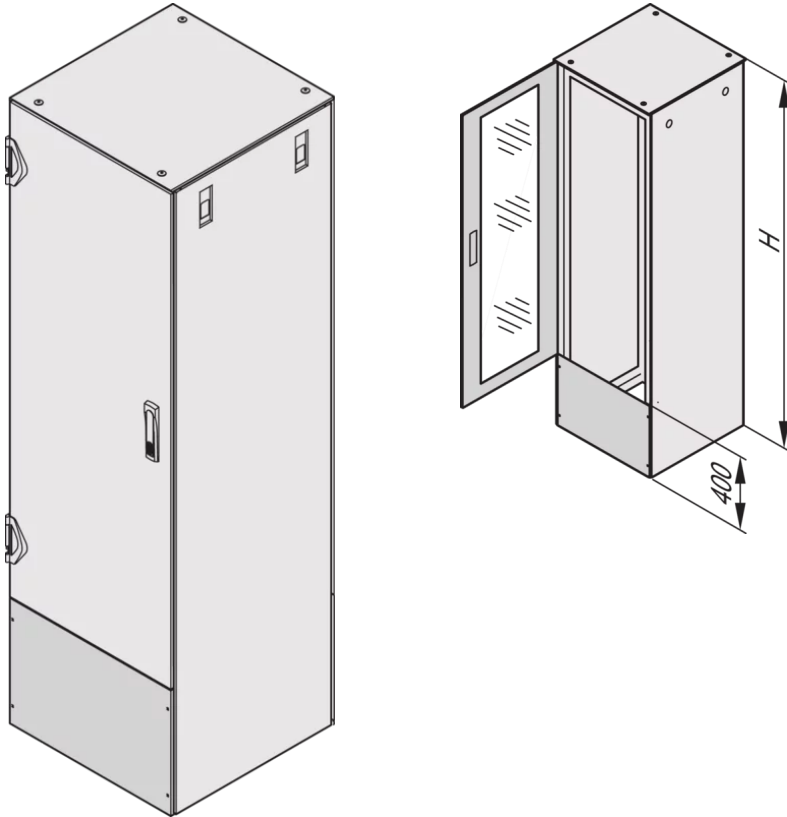

21630-346 VARISTAR CP SHORTENED GLASS DOOR, IP 20, RAL 7021, 2200H
600W

KEY FEATURES

Glazed door

Height of connection plate 400mm

PRODUCT ATTRIBUTES

Product Type: Cabinet Door

Product Family: Varistar CP

Locking Type: 3-Point Locking

Color: Black Grey

Color Code: RAL 7021

Rack Height: 47 U

Height: 2200 mm

Width: 600 mm

Protection Rating: IP20

ADDITIONAL PRODUCT DETAILS

Shortened door available for IP20, IP55 applications.