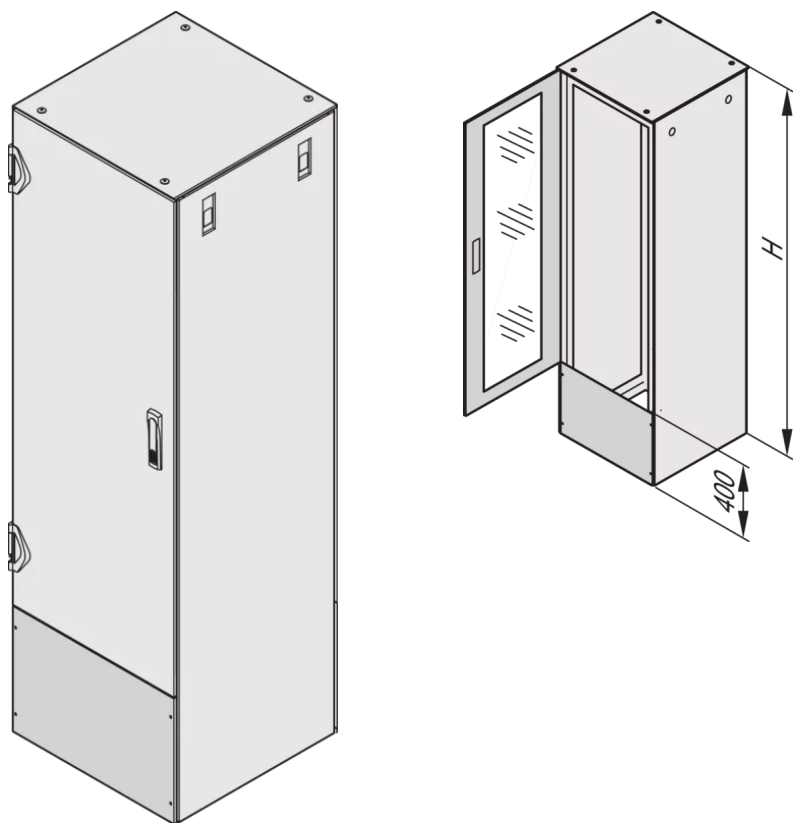

21630-344 VARISTAR CP SHORTENED GLASS DOOR, IP 20, RAL 7021, 2000H
600W

KEY FEATURES

Glazed door

Height of connection plate 400mm

PRODUCT ATTRIBUTES

Product Type: Cabinet Door

Product Family: Varistar CP

Locking Type: 3-Point Locking

Color: Black Grey

Color Code: RAL 7021

Rack Height: 42 U

Height: 2000 mm

Width: 600 mm

Protection Rating: IP20

ADDITIONAL PRODUCT DETAILS

Shortened door available for IP20, IP55 applications.