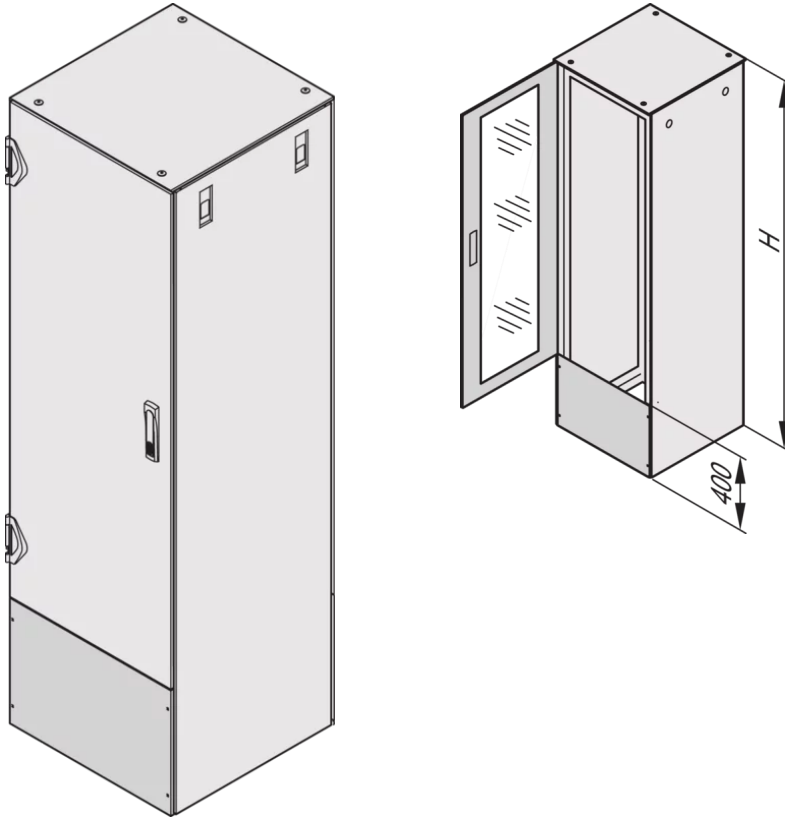

21630-343 VARISTAR CP SHORTENED GLASS DOOR, IP 20, RAL 7021, 1800H
800W

KEY FEATURES

Glazed door

Height of connection plate 400mm

PRODUCT ATTRIBUTES

Product Type: Cabinet Door

Product Family: Varistar CP

Locking Type: 3-Point Locking

Color: Black Grey

Color Code: RAL 7021

Rack Height: 38 U

Height: 1800 mm

Width: 800 mm

Protection Rating: IP20

ADDITIONAL PRODUCT DETAILS

Shortened door available for IP20, IP55 applications.