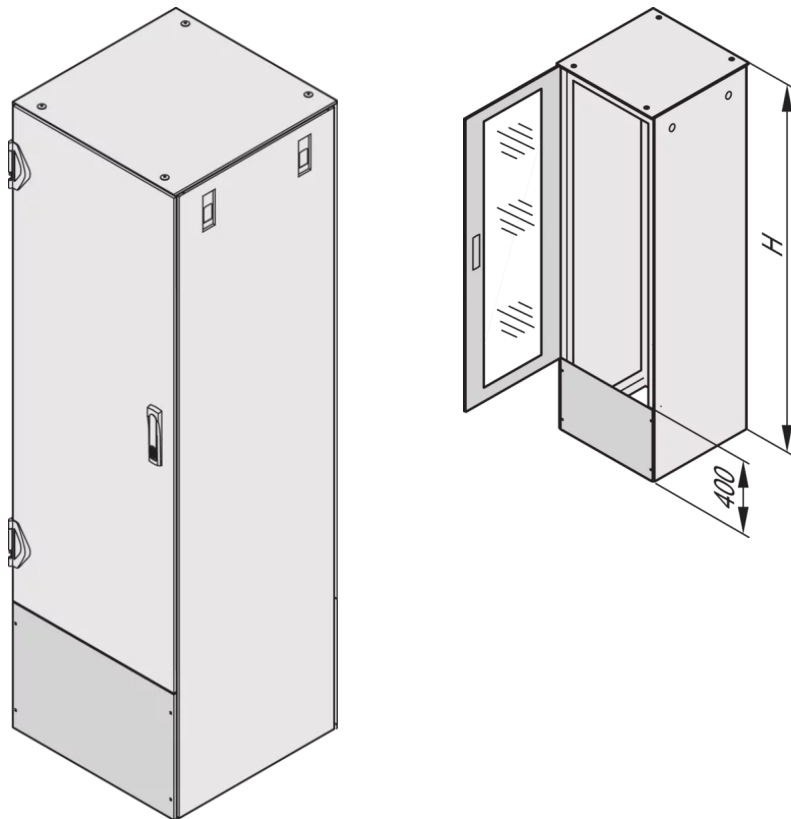

21630-342 VARISTAR CP SHORTENED GLASS DOOR, IP 20, RAL 7021, 1800H
600W

KEY FEATURES

Glazed door

Height of connection plate 400mm

PRODUCT ATTRIBUTES

Product Type: Cabinet Door

Product Family: Varistar CP

Locking Type: 3-Point Locking

Color: Black Grey

Color Code: RAL 7021

Rack Height: 38 U

Height: 1800 mm

Width: 600 mm

Protection Rating: IP20

ADDITIONAL PRODUCT DETAILS

Shortened door available for IP20, IP55 applications.