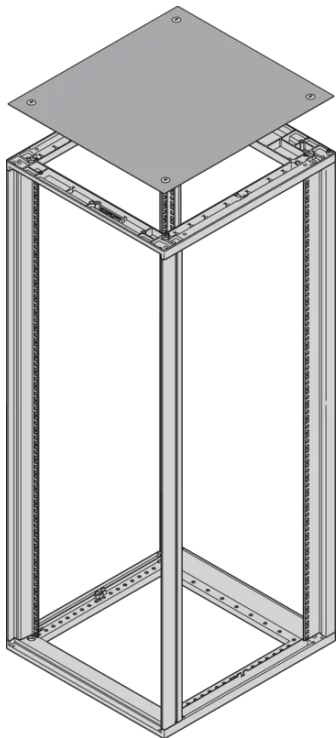

## 25230-043 NOVASTAR TOP COVER FLUSH, 553W 900D

### KEY FEATURES

---

RAL 7021

St, 1 mm

Incl. grounding

Flush cover is laid into frame and does not protrude above it

### PRODUCT ATTRIBUTES

---

Product Type: Cabinet/Rack Top Cover

Product Family: Novastar

Type: Flush

Color: Black Grey

Color Code: RAL 7021

Width: 553 mm