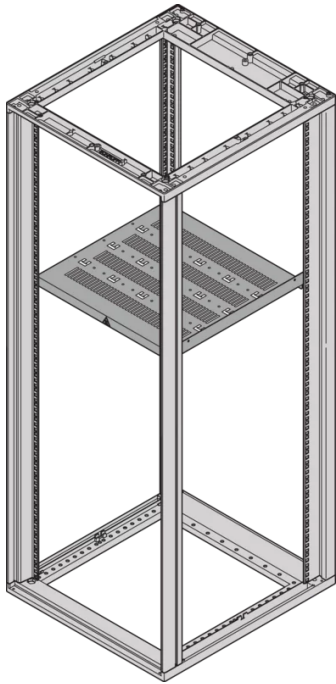

27230-089 NOVASTAR 19" SHELF, STATIONARY, 1 U 600W 1000D

KEY FEATURES

Mounting height 1 U, for fitting on the vertical cabinet uprights

Static load-carrying capacity 75 kg

Perforated for assembling cable ties

St, 1.5 mm

With perforation

Color RAL 7021

PRODUCT ATTRIBUTES

Product Type: Shelf

Product Family: Novastar

Type: Stationary Shelf

Color: Black Grey

Color Code: RAL 7021

Height: 44.45 mm

Width: 553 mm

Depth: 1000 mm

ADDITIONAL PRODUCT DETAILS

Novastar 19" Shelf, Stationary with 75 Kg load capacity, perforated for ease of assembly.

CERTIFICATIONS

North America