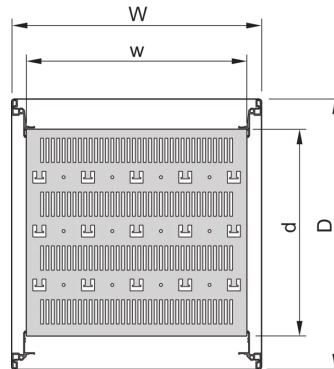

27230-089 NOVASTAR 19" SHELF, STATIONARY, 1 U 600W 1000D

KEY FEATURES

Mounting height 1 U, for fitting on the vertical cabinet uprights

Static load-carrying capacity 75 kg

Perforated for assembling cable ties

St, 1.5 mm

With perforation

Color RAL 7021

PRODUCT ATTRIBUTES

Product Type: Shelf

Product Family: Novastar

Type: Stationary Shelf

Color: Black Grey

Color Code: RAL 7021

Height: 44.45 mm

Width: 553 mm

Depth: 1000 mm

ADDITIONAL PRODUCT DETAILS

Novastar 19" Shelf, Stationary with 75 Kg load capacity, perforated for ease of assembly.

CERTIFICATIONS

North America