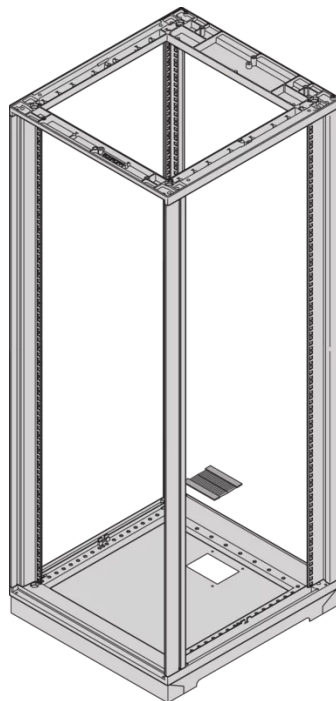

27230-055 NOVASTAR BRUSH STRIP FOR BASE PLATE SINGLE PIECE WITH CABLE DUCTING

KEY FEATURES

Brush Strip to close openings

PRODUCT ATTRIBUTES

Product Type: Brush Strip

Product Family: Novastar

Type: Brush Strip

Works With: Cabinet

Color: Black

Width: 193 mm

ADDITIONAL PRODUCT DETAILS

Brush strip to close opening of base plate for cable ducting.

CERTIFICATIONS

North America

All locations
+1.763.422.2661
Chat with us:
schroff.nvent.com