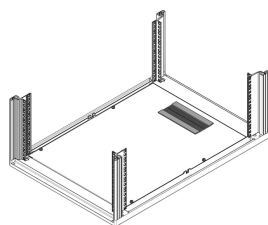

27230-055 NOVASTAR BRUSH STRIP FOR BASE PLATE SINGLE PIECE WITH CABLE DUCTING

KEY FEATURES

Brush Strip to close openings

PRODUCT ATTRIBUTES

Product Type: Brush Strip

Product Family: Novastar

Type: Brush Strip

Works With: Cabinet

Color: Black

Width: 193 mm

ADDITIONAL PRODUCT DETAILS

Brush strip to close opening of base plate for cable ducting.

CERTIFICATIONS

North America

All locations
+1.763.422.2661
Chat with us:
schroff.nvent.com