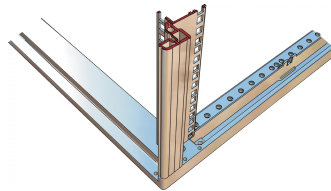

25230-132 NOVASTAR SIDE PANEL FOR SLIM-LINE, RAL 7021, 34 U 1000D

**KEY FEATURES**

Side panel with quarter-turn fastener, includes grounding

St, 1 mm

**PRODUCT ATTRIBUTES**

Product Type: Cabinet/Rack Panel

## ADDITIONAL PRODUCT DETAILS

---

Steel Side Panels for Slim.Line aluminum frame with quick fastener for easy mounting and installation. Schroff delivers cladding parts with grounding cable installed and tested

Optionally the quarter-turn fastener can be fitted with a side panel lock.