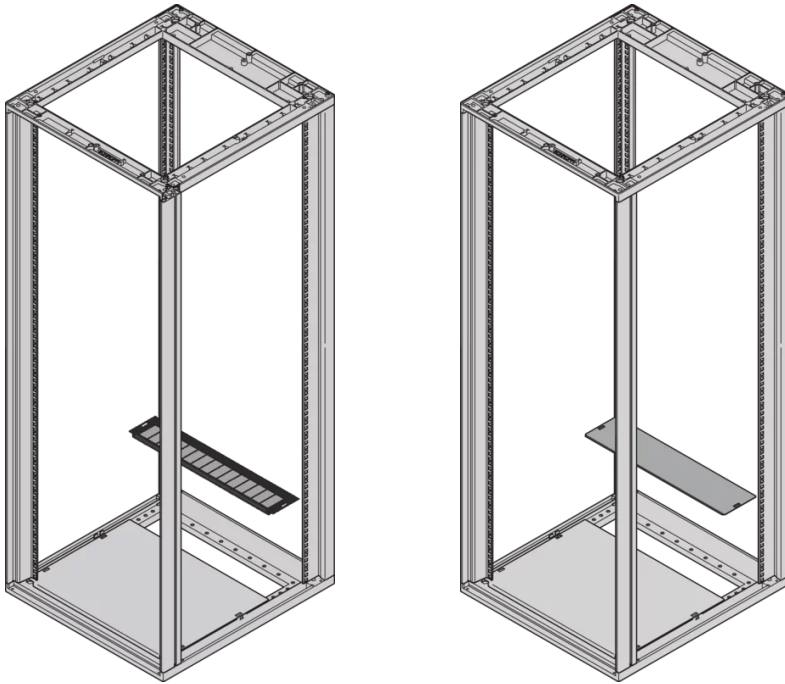

27230-255 NOVASTAR BASE PLATE, MULTI PIECES, REAR COVER, FILTER PLATE

KEY FEATURES

Cover is used to close the base plate gap

Including GND/earthing

PRODUCT ATTRIBUTES

Product Type: Cabinet/Rack Base

Product Family: Novastar

Type: Base Plate

Color: Black Grey

Color Code: RAL 7021

ADDITIONAL PRODUCT DETAILS

Cover is used to close the base plate gap.

CERTIFICATIONS

North America

All locations
+1.763.422.2661
Chat with us:
schroff.nvent.com