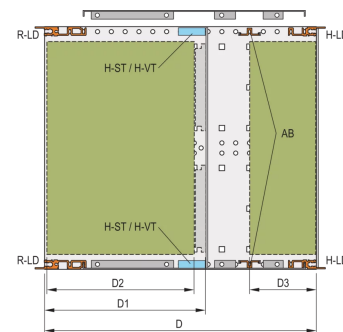

# 24568-445 SEITENWAND TYP R, EUROPACPRO, FÜR TEXTILDICHTUNG, 6 HE, 175 MM

Combinations of horizontal rails and side panels

\*+\* = can be combined, \*\* = combinations not recommended

 Rugged R-R  Heavy H-H  Light L-L  Horizontal H	-	+	+	+
 Rugged R-R  Heavy H-H  Light L-L  Horizontal H	not recommended for combination +	not recommended for combination +	not recommended for combination +	not recommended for combination +
 Rugged R-R  Heavy H-H  Light L-L  Horizontal H	not recommended for combination +	not recommended for combination +	-	-

## PRODUKTBESCHREIBUNG

---

For high mechanical loads up to 25 g (vibration resistance, shock and vibration requirements e.g. IEC 61587-DL 3)

For high mechanical demands, 19" bracket 3,5mm and side panel 3mm, tox-cold welded together, clear passivated, front anodized

EMV-Schirmkonzept für die Front-/Rückseite. EMV-Textildichtung

Vier Montagelöcher pro 19-Zoll Winkel sorgen für verbesserte Stabilität beim Einschrauben des Baugruppenträgers in einen Schrank oder ein Open Frame Rack