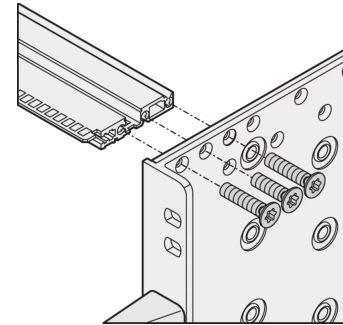

# 24568-445 SEITENWAND TYP R, EUROPACPRO, FÜR TEXTILDICHTUNG, 6 HE, 175 MM

Combinations of horizontal rails and side panels

\*+\* = can be combined, \*\* = combinations not recommended

 Rugged R-R  Heavy H-H  Light L-L  Horizontal H	-	+	+	+
 Rugged R-R  Heavy H-H  Light L-L  Horizontal H	not recommended for combination +	not recommended for combination +	not recommended for combination +	not recommended for combination +
 Rugged R-R  Heavy H-H  Light L-L  Horizontal H	not recommended for combination +	not recommended for combination +	-	-

## PRODUKTBESCHREIBUNG

---

For high mechanical loads up to 25 g (vibration resistance, shock and vibration requirements e.g. IEC 61587-DL 3)

For high mechanical demands, 19" bracket 3,5mm and side panel 3mm, tox-cold welded together, clear passivated, front anodized

EMV-Schirmkonzept für die Front-/Rückseite. EMV-Textildichtung

Vier Montagelöcher pro 19-Zoll Winkel sorgen für verbesserte Stabilität beim Einschrauben des Baugruppenträgers in einen Schrank oder ein Open Frame Rack