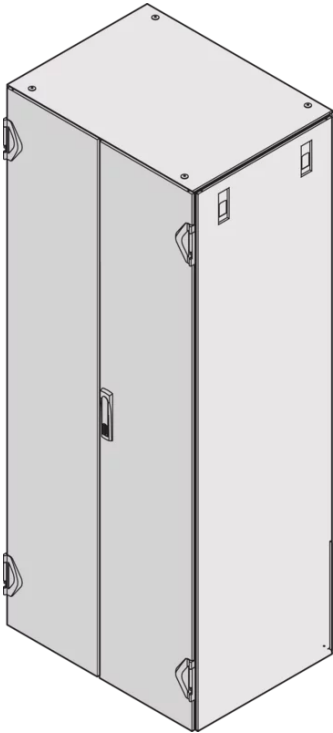

22130-660 VARISTAR DOUBLE DOOR, IP 20, PLAIN, 3-POINT LOCKING, RAL 7035,
1400H 800W

KEY FEATURES

Opening angle 180°

St, 1.5 mm

Lever handle with push button, incl. grounding

Can be retrofitted with DIN profile half cylinder

Ingress protection class IP 20

Standard fitting, lock on right-hand door

PRODUCT ATTRIBUTES

Product Type: Cabinet Door

Product Family: Varistar

Type: Steel Double Door

Locking Type: 3-Point Locking

Color: Black Grey

Color Code: RAL 7021

Rack Height: 29 U

Height: 1400 mm

Width: 800 mm

Protection Rating: IP55

ADDITIONAL PRODUCT DETAILS

Varistar steel double door with 3-point locking and 2 door hinges for applications with IP 20 protection.