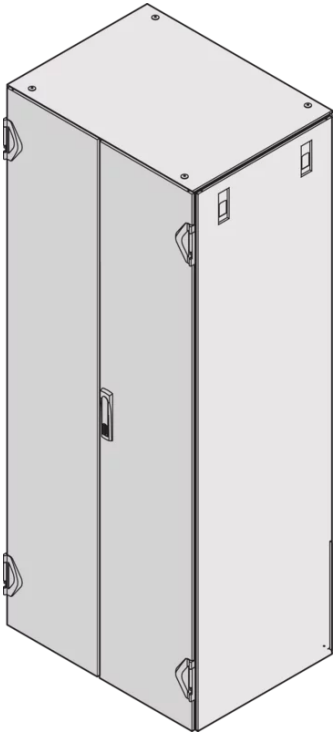

22130-659 VARISTAR DOUBLE DOOR, IP 20, PLAIN, 3-POINT LOCKING, RAL 7035, 1400H 600W

KEY FEATURES

Opening angle 180°

St, 1.5 mm

Lever handle with push button, incl. grounding

Can be retrofitted with DIN profile half cylinder

Ingress protection class IP 20

Standard fitting, lock on right-hand door

PRODUCT ATTRIBUTES

Product Type: Cabinet Door

Product Family: Varistar

Type: Steel Double Door

Locking Type: 3-Point Locking

Color: Black Grey

Color Code: RAL 7021

Rack Height: 29 U

Height: 1400 mm

Width: 600 mm

Protection Rating: IP55

ADDITIONAL PRODUCT DETAILS

Varistar steel double door with 3-point locking and 2 door hinges for applications with IP 20 protection.