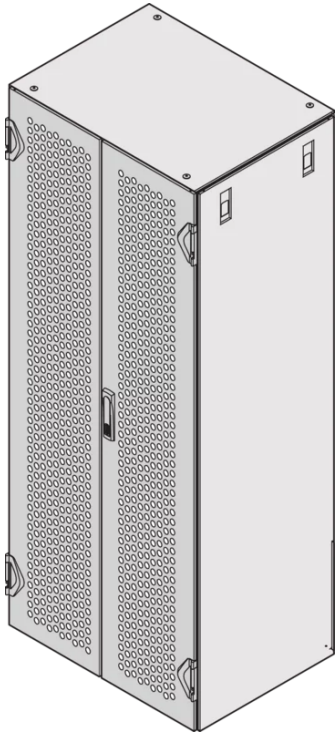

21130-693 VARISTAR PERFORATED STEEL DOOR, IP 20, 3 POINT LOCKING, 2200H 600W, RAL 7021

## KEY FEATURES

---

Opening angle 180°

St, 1.5 mm

Double perforated steel door with 3 point locking for IP 20 protection class

Lever handle with push button, incl. grounding

Can be retrofitted with DIN profile half cylinder

Standard fitting, lock on right-hand door

## PRODUCT ATTRIBUTES

---

Product Type: Cabinet Door

Product Family: Varistar

Type: Steel Double Door, Perforated

Locking Type: 3-Point Locking

Color: Black Grey

Color Code: RAL 7021