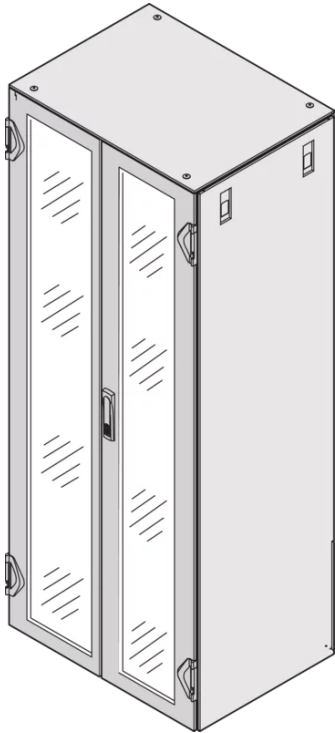

21130-678 VARISTAR DOUBLE GLAZED DOOR, IP 20, 3-POINT LOCKING, RAL 7021, 2000H 600W

## KEY FEATURES

---

Lever handle with push button, incl. grounding

Frame, St, 1.5 mm

Opening angle 180°

Security glass, 6 mm

Can be retrofitted with DIN profile half cylinder

Ingress protection class IP 20

Standard fitting, lock on right-hand door

Rack Height: 42 U

Height: 2000 mm

Width: 600 mm

Protection Rating: IP20