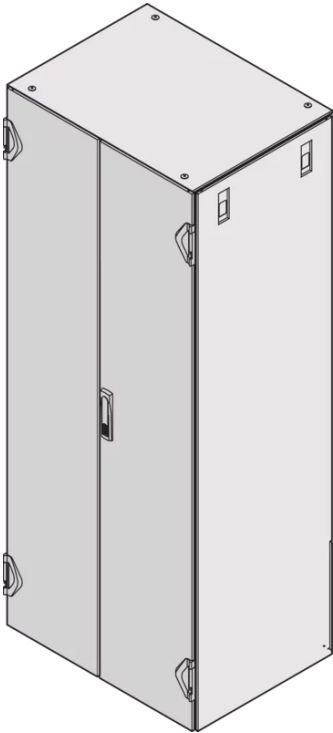

21130-657 VARISTAR DOUBLE DOOR, IP 20, PLAIN, 3-POINT LOCKING, RAL 7021, 1200H 600W

KEY FEATURES

Opening angle 180°

St, 1.5 mm

Lever handle with push button, incl. grounding

Can be retrofitted with DIN profile half cylinder

Ingress protection class IP 20

Standard fitting, lock on right-hand door

PRODUCT ATTRIBUTES

Product Type: Cabinet Door

Product Family: Varistar

Type: Steel Double Door

Locking Type: 3-Point Locking

Color: Light Grey

Color Code: RAL 7035

Rack Height: 24 U

Height: 1200 mm

Width: 600 mm

Protection Rating: IP55

ADDITIONAL PRODUCT DETAILS

Varistar steel double door with 3-point locking and 2 door hinges for applications with IP 20 protection.