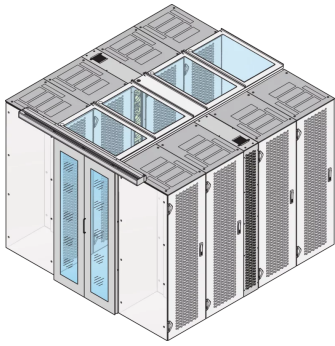

21130-648 AISLE CONTAINMENT TOP COVER, 1200W 300D

KEY FEATURES

Top covers to provide top cover for 2 cabinet rows

Suitable for an aisle width of 1200 mm

A top cover profile can raise the aisle height by 84 mm; please order separately

Top cover can be removed from inside (allows access to lighting and facilitates maintenance works)

PRODUCT ATTRIBUTES

Product Type: Cover

Type: Aisle Top Cover

Works With: Aisle Containment

Width: 300 mm

Depth: 1200 mm

Material: Steel

Color: Black Grey

Color Code: RAL 7021

ADDITIONAL PRODUCT DETAILS

Top cover in different depths to setup a aisle containment closing.

North America

All locations
+1.763.422.2661
Chat with us:
schroff.nvent.com