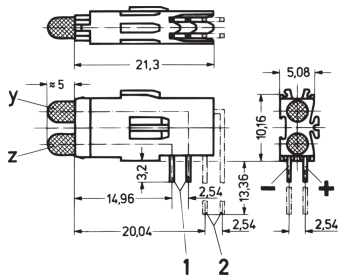

## 69004-068 DOUBLE LED, LONG TYPE, Ø 3.2 MM, MOUNTING PLANES 1, RED

### KEY FEATURES

Double LED, long type, Ø 3.2 mm

### ADDITIONAL PRODUCT DETAILS

A light-emitting diode (LED) is a semiconductor device that emits light when an electric current flows in the forward direction.

Required front panel bore Ø-4-mm.

Connection pin dimensions: 0.63 × 0.63 mm.