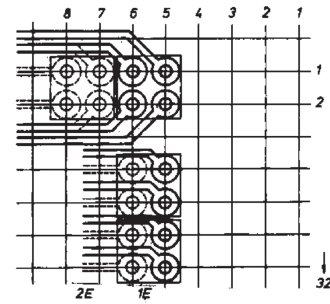

## 69004-068 DOUBLE LED, LONG TYPE, Ø 3.2 MM, MOUNTING PLANES 1, RED

### KEY FEATURES

Double LED, long type, Ø 3.2 mm

### ADDITIONAL PRODUCT DETAILS

A light-emitting diode (LED) is a semiconductor device that emits light when an electric current flows in the forward direction.

Required front panel bore Ø-4-mm.

Connection pin dimensions: 0.63 × 0.63 mm.