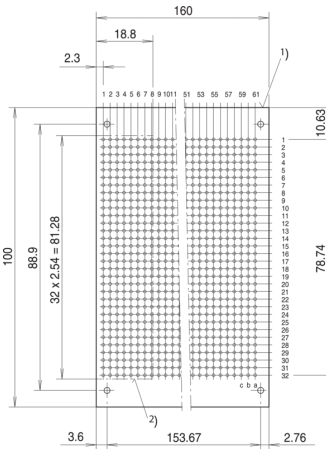

## 69004-068 DOUBLE LED, LONG TYPE, Ø 3.2 MM, MOUNTING PLANES 1, RED

### KEY FEATURES

Double LED, long type, Ø 3.2 mm

### ADDITIONAL PRODUCT DETAILS

A light-emitting diode (LED) is a semiconductor device that emits light when an electric current flows in the forward direction.

Required front panel bore Ø-4-mm.

Connection pin dimensions: 0.63 × 0.63 mm.