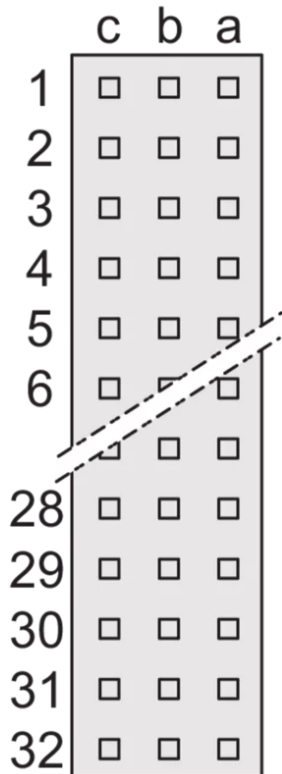

69001-691 CONNECTOR TYPE C, EN 60603, DIN 41612, FEMALE, 32 CONTACTS, WIRE-WRAP, 13 MM

**KEY FEATURES**

Requirement class 2 as per EN 60603 (DIN 41642)

Separate coding

**PRODUCT ATTRIBUTES**

Product Type: Connector

Type: Female Connectors

Works With: Front Panels

Number of Contacts: 32

Contact Material: Gold Plated

Connector Pitch: 2.54 mm

Min Creepage Distance, Contact-Contact: 1.2 mm

Min Air Gap, Contact-Contact: 1.2 mm

Max Current @ 20°C: 2 A

Max Contact Resistance: 20 mΩ

Max Insertion and Withdrawal Force: 30 N

Test Voltage (Ueff), Contact-Contact: 1 kV

Test Voltage (Ueff), Contact-Earth: 1.55 kV

Row Assignment: A; C