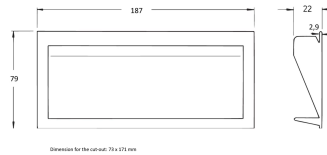

60225-012 TRAY HANDLE, SIZE 2

**KEY FEATURES**

Static load-carrying capacity 30 kg/pair

Side panel thickness min. 1,0 mm

**PRODUCT ATTRIBUTES**

Product Type: Handle

Type: Static

Works With: Cases

Handle Type: Tray Handle

Width: 187 mm

Material: Polycarbonate

Color: Black

Static Load: 30 kg

Flammability Rating: UL® 94V-0

Package Quantity: 1

Depth: 22 mm

Height: 79 mm

## ADDITIONAL PRODUCT DETAILS

---

The tray handle can be clip into a cutout in the side panel of a case. 2 sizes available.

Please take into consideration that deliveries may be carried out in the stated SPQs (SPQ, e.g. 5 pieces, 10 pieces, 50 pieces, etc.). Differing order quantities (e.g. 2 pieces) may be changed to the next possible delivery quantity = Standard Pack Quantity.