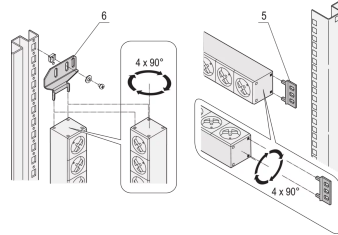

60110-353 SOCKET STRIP, SCHUKO, WITH WIELAND® INPUT, 19", BLACK, WITH OVERCURRENT PROTECTION

KEY FEATURES

Installation height 1 U

Output via SCHUKO sockets

Input via Wieland® GST 18 plug

Socket strips can be rotated through all four directions (in 90° increments) during installation

Horizontal or vertical mounting

In accordance with DIN 57620

PRODUCT ATTRIBUTES

Socket Type: SCHUKO

Number of Sockets: 6

Color: Black

With Switch: No

Length: 438.5 mm

Voltage AC: 230 V

Function: Overcurrent Protection

Depth: 44 mm

ADDITIONAL PRODUCT DETAILS

Modular, compact PDU with many function elements. Using a 1 U by 1 U aluminum chassis the PDU can easily be integrated in a rack. The Wieland connector allows easy combination with different power input cords.