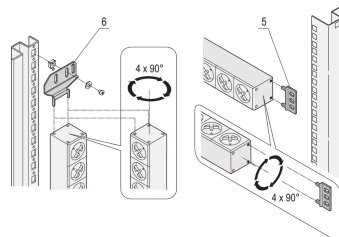

60110-342 SOCKET STRIP, IEC C13, WITH WIELAND® INPUT, C13, 12 SOCKETS, 19", RED

**KEY FEATURES**

Input via Wieland® GST 18 plug

Installation height 1 U

In accordance with IEC 60320

Horizontal or vertical mounting

Output via IEC 60320 C-13 sockets

Socket strips can be rotated through all four directions (in 90° increments) during fitting

**PRODUCT ATTRIBUTES**

Socket Type: IEC C13

Number of Sockets: 12

Color: Red

With Switch: No

Length: 438.5 mm

Voltage AC: 230 V

Depth: 44 mm