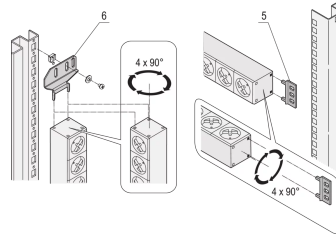

60110-294 SOCKET STRIP, SCHUKO/UTE, LOCAL DISPLAY, 6 X SCHUKO/UTE OUTLETS

KEY FEATURES

Integrated measurement and display via local display unit

Socket strips with Schuko sockets

Mounting height 1 U

Socket strips can be rotated through all four directions (in 90° increments) during installation

Horizontal and vertical mounting

Measurement functions: Voltage, Current, Power, Frequency, cos phi

PRODUCT ATTRIBUTES

Socket Type: SCHUKO

Number of Sockets: 6

Color: Grey

With Switch: No

Length: 438.5 mm

Voltage AC: 230 V

Depth: 44 mm

ADDITIONAL PRODUCT DETAILS

PDU with local power meter. Relevant Power data are shown on an integrated display.

CERTIFICATIONS

North America

All locations
+1.763.422.2661
Chat with us:
schroff.nvent.com