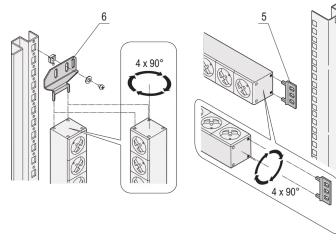

60110-226 SOCKET STRIP, UTE, 12 SOCKETS, WITH SWITCH

KEY FEATURES

230 V, 16 A

In accordance with NFC 61-303

Socket strip with UTE sockets

Mounting height 1 U

Horizontal or vertical mounting

Connecting cable 2 m, with SCHUKO/UTE plug

Socket strips can be rotated through all four directions (in 90° increments) during installation

PRODUCT ATTRIBUTES

Socket Type: UTE

Number of Sockets: 12

Color: Grey

With Switch: Yes

Length: 947.5 mm

Voltage AC: 230 V

Depth: 44 mm

ADDITIONAL PRODUCT DETAILS

Modular, compact PDU with many function elements. Using a 1 U by 1 U aluminum chassis the PDU can easily be integrated in a rack with UTE outlets.

Please order bracket for vertical mounting separately.