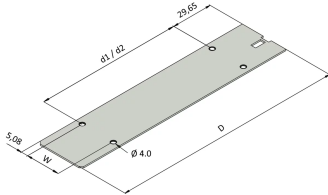

34813-421 FRAME TYPE PLUG-IN UNIT COVER PLATE, WITHOUT PERFORATION, 21 HP, 227 MM

HP	W
8	5,08
10	15,24
12	25,40
14	35,56
21	71,12
28	106,68
42	177,80

**KEY FEATURES**

Cover plate is inserted top and bottom between the side Panels

PCB only possible in slot 1

**PRODUCT ATTRIBUTES**

Product Type: Cover

Type: Cover Plate

Works With: Cassettes

Rack Width: 21 HP

Depth: 227 mm

Length: 220 mm