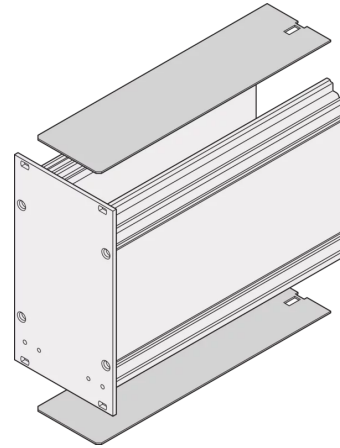

34813-408 FRAME TYPE PLUG-IN UNIT COVER PLATE, WITHOUT PERFORATION, 8 HP, 227 MM

HP	W
8	5,08
10	15,24
12	25,40
14	35,56
21	71,12
28	106,68
42	177,80

**KEY FEATURES**

Cover plate is inserted top and bottom between the side Panels

PCB only possible in slot 1

**PRODUCT ATTRIBUTES**

Product Type: Cover

Type: Cover Plate

Works With: Cassettes

Rack Width: 8 HP

Depth: 227 mm

Length: 220 mm