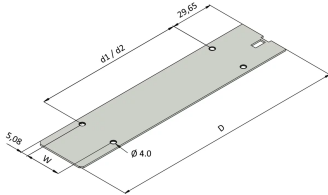

34813-408 FRAME TYPE PLUG-IN UNIT COVER PLATE, WITHOUT PERFORATION, 8 HP, 227 MM

HP	W
8	5,08
10	15,24
12	25,40
14	35,56
21	71,12
28	106,68
42	177,80

**KEY FEATURES**

Cover plate is inserted top and bottom between the side Panels

PCB only possible in slot 1

**PRODUCT ATTRIBUTES**

Product Type: Cover

Type: Cover Plate

Works With: Cassettes

Rack Width: 8 HP

Depth: 227 mm

Length: 220 mm