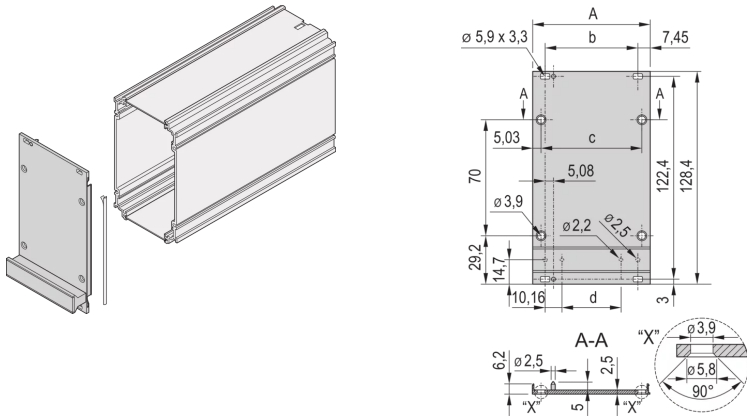

## 34813-114 FRONT PANEL, FRAME TYPE PLUG-IN UNITS, SHIELDABLE, 3 U, 14 HP, 2.5 MM, AL, FRONT ANODIZED, REAR CONDUCTIVE

### PRODUCT ATTRIBUTES

Accessory Type: Front panel

Material: Aluminum

Front Finish: Anodized

Rear Finish: Conductive

Treated Edges: No

Rack Height: 3 U

Rack Width: 14 HP

Height: 128.4 mm

Width: 70.78 mm

Depth: 2.5 mm

Package Quantity: 5