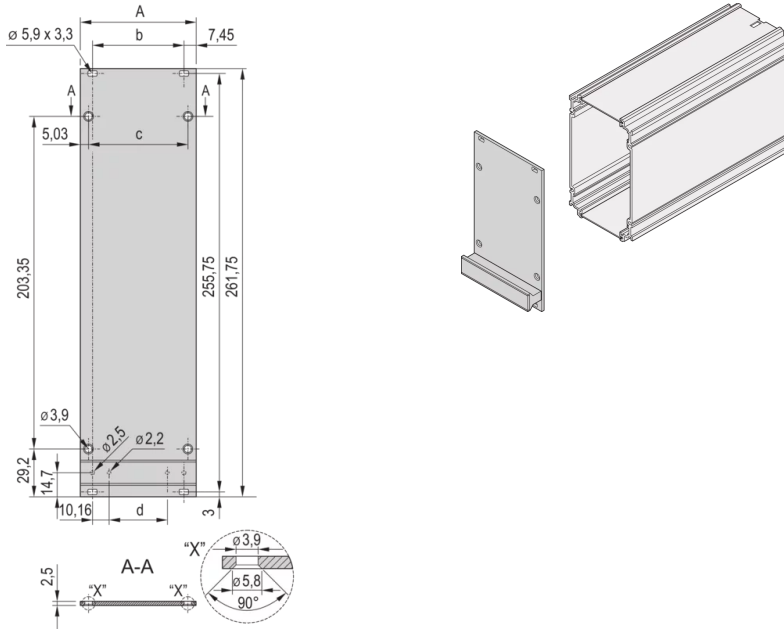

34812-612 FRAME TYPE PLUG-IN UNIT FRONT PANEL, UNSHIELDED, 6 U, 12 HP, 2.5 MM, AL, FRONT ANODIZED, REAR CONDUCTIVE

KEY FEATURES

Al, 2.5 mm, front anodized, rear anodized, cut edges blank

Front Panel for frame type plug-in units PRO

PRODUCT ATTRIBUTES

Accessory Type: Front panel

Material: Aluminum

Front Finish: Anodized

Rear Finish: Conductive

Treated Edges: No

Rack Height: 6 U

Rack Width: 12 HP

Height: 261.75 mm

Width: 60.62 mm