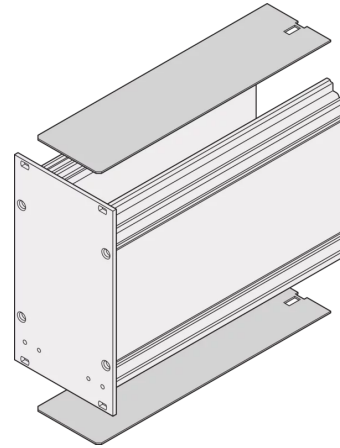

34812-442 FRAME TYPE PLUG-IN UNIT COVER PLATE, WITHOUT PERFORATION, 42 HP, 167 MM

HP	W
8	5,08
10	15,24
12	25,40
14	35,56
21	71,12
28	106,68
42	177,80

KEY FEATURES

Cover plate is inserted top and bottom between the side Panels

PCB only possible in slot 1

PRODUCT ATTRIBUTES

Product Type: Cover

Type: Cover Plate

Works With: Cassettes

Height: 1 mm

Rack Width: 42 HP

Width: 187.96 mm

Depth: 167 mm

Length: 160 mm

Package Quantity: 10

ADDITIONAL PRODUCT DETAILS

Cover plate for frame-type plug-in units, plain.

Please take into consideration that deliveries may be carried out in the stated SPQs (SPQ, e.g. 5 pieces, 10 pieces, 50 pieces, etc.). Differing order quantities (e.g. 2 pieces) may be changed to the next possible delivery quantity = Standard Pack Quantity.