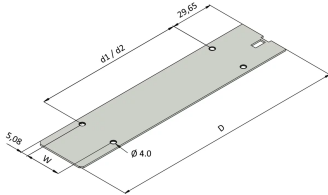

34812-442 FRAME TYPE PLUG-IN UNIT COVER PLATE, WITHOUT PERFORATION, 42 HP, 167 MM

HP	W
8	5,08
10	15,24
12	25,40
14	35,56
21	71,12
28	106,68
42	177,80

KEY FEATURES

Cover plate is inserted top and bottom between the side Panels

PCB only possible in slot 1

PRODUCT ATTRIBUTES

Product Type: Cover

Type: Cover Plate

Works With: Cassettes

Height: 1 mm

Rack Width: 42 HP

Width: 187.96 mm

Depth: 167 mm

Length: 160 mm

Package Quantity: 10

ADDITIONAL PRODUCT DETAILS

Cover plate for frame-type plug-in units, plain.

Please take into consideration that deliveries may be carried out in the stated SPQs (SPQ, e.g. 5 pieces, 10 pieces, 50 pieces, etc.). Differing order quantities (e.g. 2 pieces) may be changed to the next possible delivery quantity = Standard Pack Quantity.