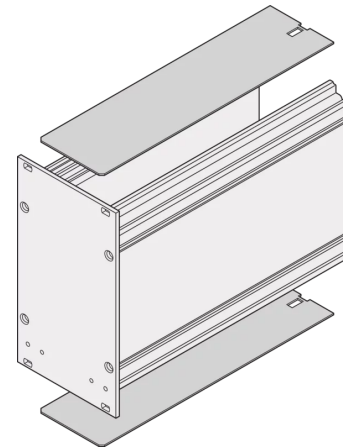

34812-410 FRAME TYPE PLUG-IN UNIT COVER PLATE, WITHOUT PERFORATION, 10 HP, 167 MM

HP	W
8	5,08
10	15,24
12	25,40
14	35,56
21	71,12
28	106,68
42	177,80

**KEY FEATURES**

Cover plate is inserted top and bottom between the side Panels

PCB only possible in slot 1

**PRODUCT ATTRIBUTES**

Product Type: Cover

Type: Cover Plate

Works With: Cassettes

Height: 1 mm

Rack Width: 10 HP

Width: 25.4 mm

Depth: 167 mm

Length: 160 mm

Material: Steel

Package Quantity: 10

Finish: Zinc Plated