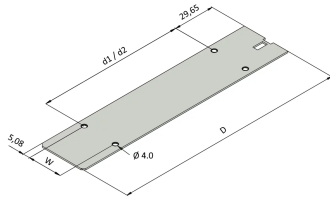

34812-410 FRAME TYPE PLUG-IN UNIT COVER PLATE, WITHOUT PERFORATION, 10 HP, 167 MM

HP	W
8	5,08
10	15,24
12	25,40
14	35,56
21	71,12
28	106,68
42	177,80

**KEY FEATURES**

Cover plate is inserted top and bottom between the side Panels

PCB only possible in slot 1

**PRODUCT ATTRIBUTES**

Product Type: Cover

Type: Cover Plate

Works With: Cassettes

Height: 1 mm

Rack Width: 10 HP

Width: 25.4 mm

Depth: 167 mm

Length: 160 mm

Material: Steel

Package Quantity: 10

Finish: Zinc Plated